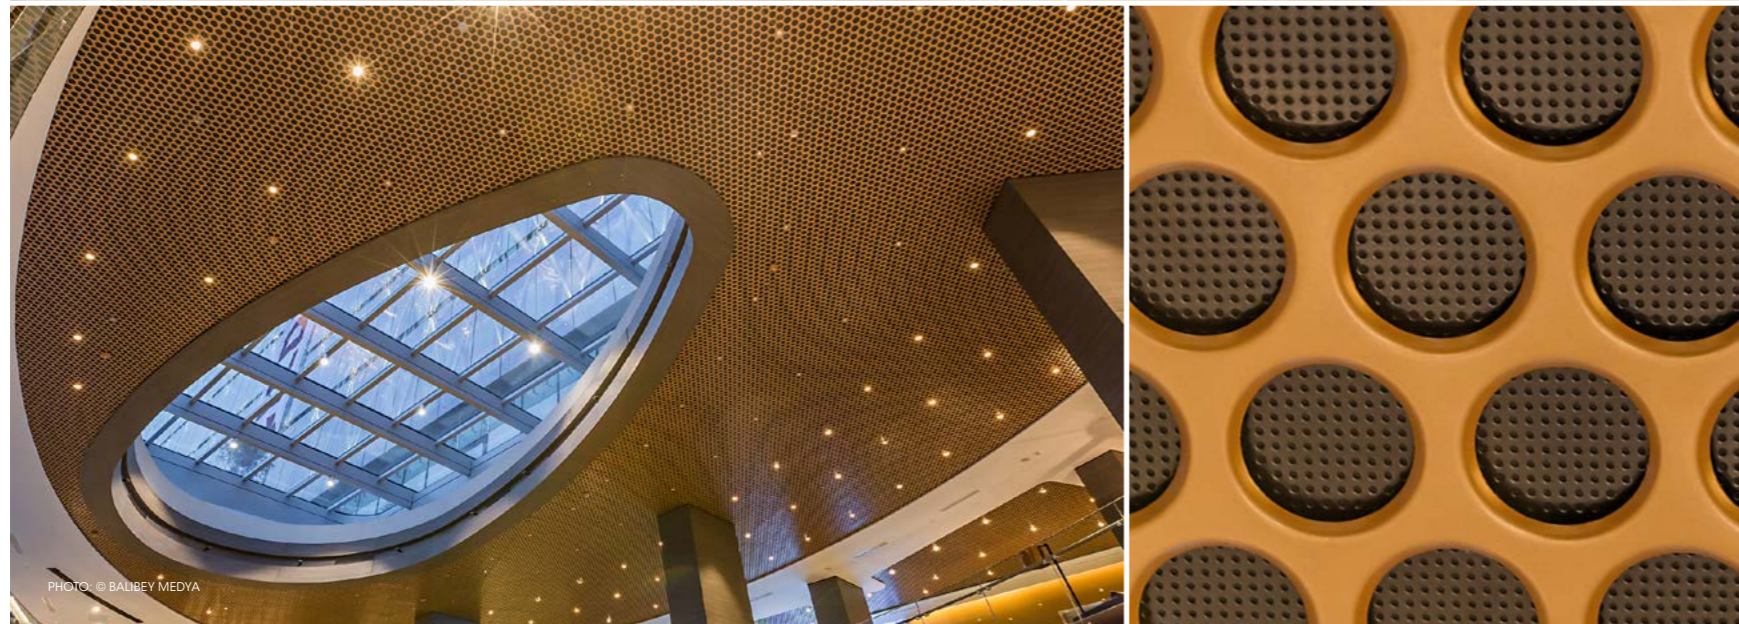

PROJECT OF THE MONTH | Memorial Bahçelievler Hospital, Istanbul [TR]

01 19

PHOTO: © BALIBEY MEDYA

PROJECT Memorial Bahçelievler Hospital, Istanbul [TR]

COMPLETION February 2018

ARCHITECTS Memorial Project Management

INTERIOR DESIGNERS Zoom TPU

GENERAL CONTRACTOR Istanbul Memorial Sağlık Yatırımları A.Ş.

PRODUCTS

Design ceiling LOOP®
made of a 1.0 mm thickness of galvanized steel plate; designed as a TYPE 3 magnet system, module size 966 x 1115 mm; powder-coated in gold bronze, hole pattern RV 60 [800m²]

S1 rectangular metal panels
made of a 0.6 mm thickness of galvanized steel plate; dimensions: 600x600 mm; powder-coated in RAL 7021 matt; perforated in L15, lined with black acoustic fabric [800m²]

Innovative exclusivity: In Istanbul, the impressive Memorial Bahçelievler Hospital has just been opened. A world-standard hospital that satisfies international accreditation and quality standards – the focus is always people with their individual needs.

This hospital, in the centre of the Eurasian metropolis is one of the most comprehensively equipped healthcare complexes in the world. It has received Leed Platinum status (Leadership in Energy and Environmental Design), the most prestigious green certificate awarded in relation to the design of leading institutions. Modern and futuristic – this is the architectural claim of this hospital, which extends over a surface area of 72 000 m². One component of this comprehensive concept is the durlum LOOP® design ceiling, used in the lobby, the vestibule areas and the atrium.

Powder-coated in gold bronze, this design ceiling creates a high-end and aesthetically pleasing atmosphere in these interior spaces. With round apertures as its hallmark feature, this unique ceiling blends harmoniously into the interior design. Curved, organic shapes create an impression of infinite distance. Perfectly matched to the carefully crafted interior decor, a vision of absolute perfection is created.

Moreover, this ceiling system is more than simply an eye-catching feature: The LOOP® elements are attached by magnets to the suspended ceiling, made of rectangular metal panels. Perforated and lined with fabric, the acoustics are enhanced greatly – which also improves the feel-good factor.

The Memorial Bahçelievler Hospital is based on a comprehensive concept in which nothing is left to chance. A hospital in which people occupy centre stage – a place to enjoy.