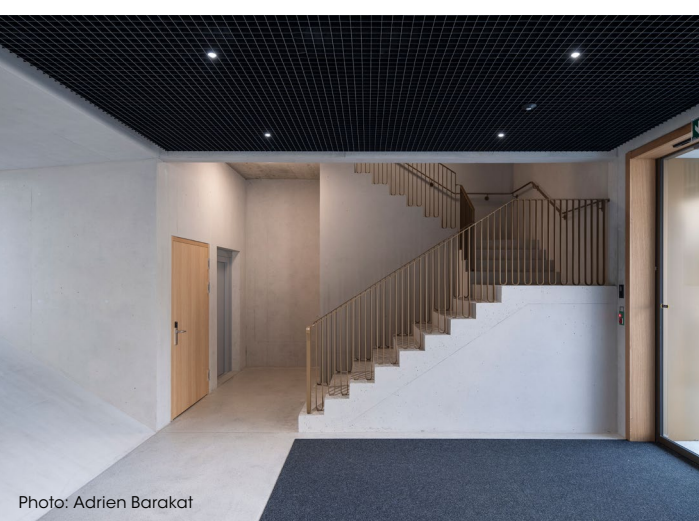

Architects

Comamala Ismail Architectes

Completion

March 2024

Products

QUADRA single-blade open-cell

Material: Strip-painted aluminium; cell dimension: 54.55 mm x 54.55 mm; height of web: 40 mm [56 m²]

PUNTEO-N Q50 LED downlight

Light distribution: 2 x 45°, wide-beam; light colour: 4,000K; CRI < 90; luminaire body: black, similar to RAL 9005 [16 pcs.]

LIVA multidirectional open-cell ceiling

Material: White strip-painted aluminium; lamella height: 150 mm, lamella width: 100 mm; centre distance: 100 mm [1,100 pcs.]