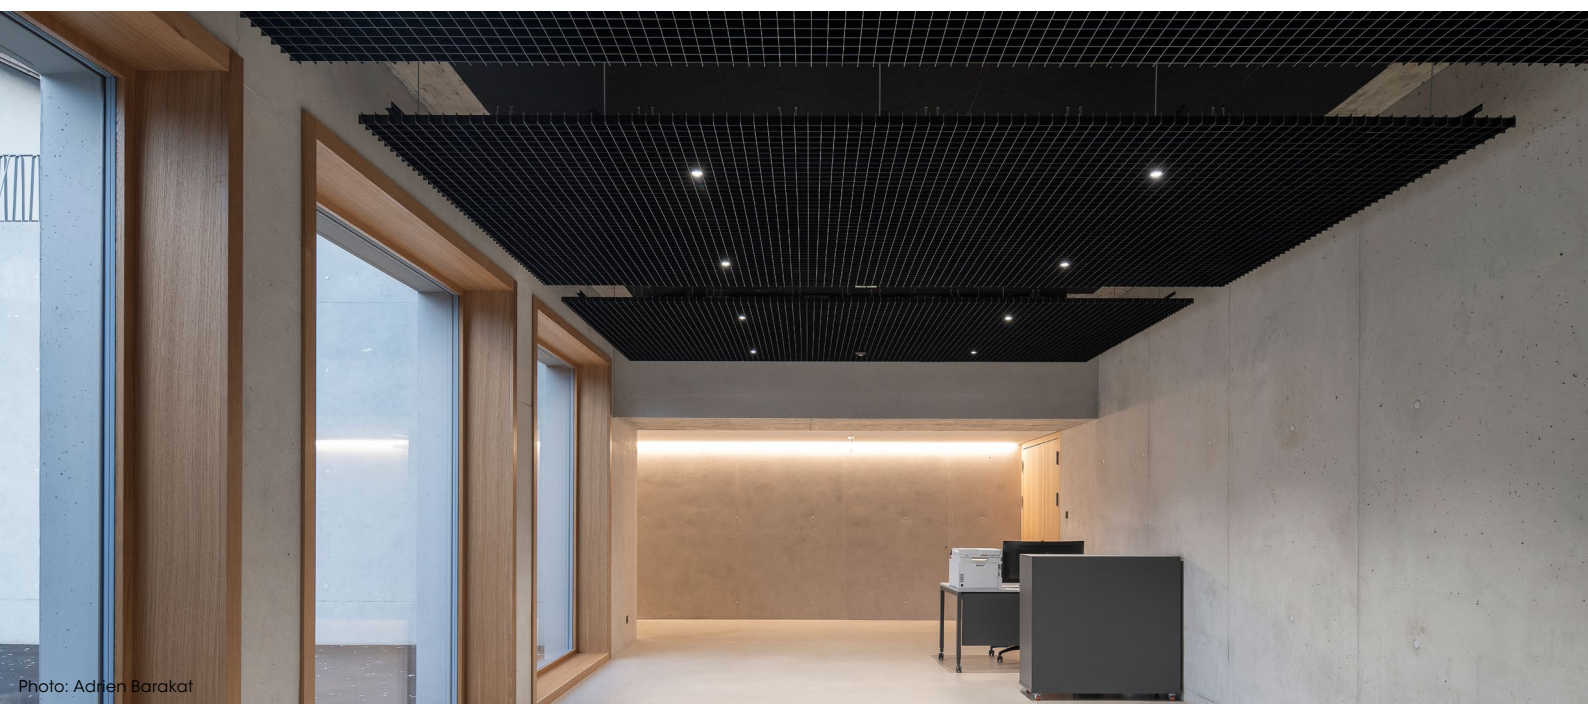

Architects

Comamala Ismail Architectes

Completion

March 2024

Products

QUADRA single-blade open-cell

Material: Strip-painted aluminium; cell dimension: 54.55 mm x 54.55 mm; height of web: 40 mm [56 m²]

PUNTEO-N Q50 LED downlight

Light distribution: 2 x 45°, wide-beam; light colour: 4,000K; CRI < 90; luminaire body: black, similar to RAL 9005 [16 pcs.]

LIVA multidirectional open-cell ceiling

Material: White strip-painted aluminium; lamella height: 150 mm, lamella width: 100 mm; centre distance: 100 mm [1,100 pcs.]