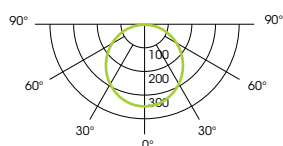

DUROSATIN®