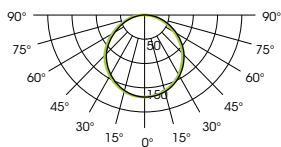

DUROSATIN®