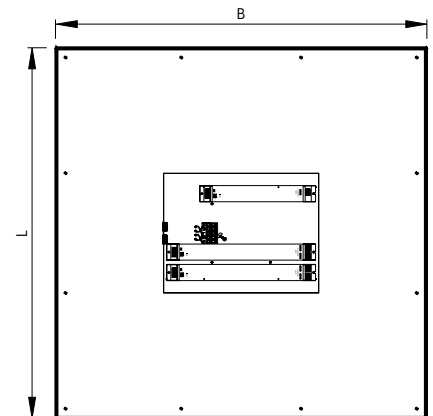

Finish

- RAL silver powder coated
- Other colours: on request

230V/50Hz

Efficiency - 84lm/W

Dimmable DALI

Driver inside

5-pin terminal block
for 230V and DALI

IP20

CRI > 80

Not dimmable: on request

Attention:

Installation kit > see the next page

LED

DALI

600x600mm	· 3000K	· 64W	· 6840lm	· DUROSATIN®	N°: LUM-Q0600 304 3 022
600x600mm	· 4000K	· 64W	· 7080lm	· DUROSATIN®	N°: LUM-Q0600 404 3 022
600x600mm	· 3000K	· 64W	· 6840lm	· MICROPRISMATIC	N°: LUM-Q0600 324 3 022
600x600mm	· 4000K	· 64W	· 7080lm	· MICROPRISMATIC	N°: LUM-Q0600 424 3 022
900x900mm	· 3000K	· 133W	· 15390lm	· DUROSATIN®	N°: LUM-Q0900 304 3 022
900x900mm	· 4000K	· 133W	· 15930lm	· DUROSATIN®	N°: LUM-Q0900 404 3 022
900x900mm	· 3000K	· 133W	· 15390lm	· MICROPRISMATIC	N°: LUM-Q0900 324 3 022
900x900mm	· 4000K	· 133W	· 15930lm	· MICROPRISMATIC	N°: LUM-Q0900 424 3 022
1200x1200mm	· 3000K	· 240W	· 27360lm	· DUROSATIN®	N°: LUM-Q1200 304 3 022
1200x1200mm	· 4000K	· 240W	· 28320lm	· DUROSATIN®	N°: LUM-Q1200 404 3 022