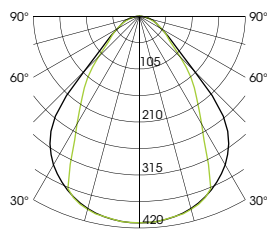

Cover microprismatic clear [MPC]