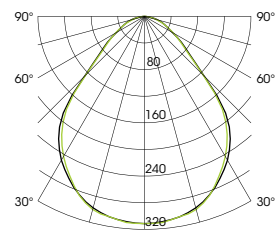

Cover microprismatic with diffuser [MPD]