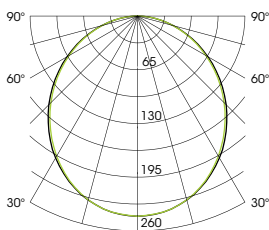

Cover PMMA diffuse [D]