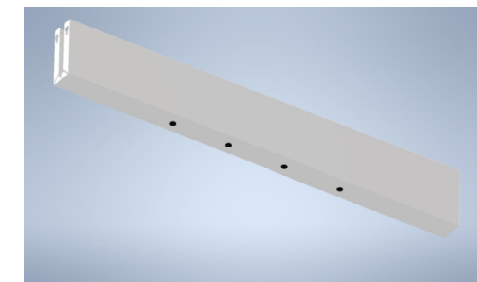

# PUNTEO NP 1x4 S01: integration in Polylam ceiling Modul

front view M 1:4  
PUNTEO NP1x4S01x01

side view M 1:4  
PUNTEO NP1x4S01x0x

Top view M 1:4  
PUNTEO NP1x4S01x0x

View from below: Lens Pitch M 1:2,5  
PUNTEO NP1x4S01x0x

detail view M 1:1  
PUNTEO NP1x4S01x0x

02 Mounting clamp bracket unit:  
advertised separately for the  
desired Polylam Baffle Height!

09  
to order sepa.

No isolating material in the  
area of lights and drivers!

light distribution curve [LDC]

Technik Stand 2024 - 04		* in development	
<small>(techn. Angaben bei Vollast)</small>			
Order number - 4000K	PUNNP1x4S01a01	PUNNP1x4S01b01	
Order number - 3000K	PUNNP1x4S01a02	PUNNP1x4S01b02	
Order number - 2700 / 5000K	PUNNP1x4S01a03 *	PUNNP1x4S01b03 *	
L x W x Height [mm]	490 x 36 x 91	490 x 36 x 91	
Surface	natural anodized	natural anodized	
Light Modul Weight [kg - aprox.]	1,5	1,5	
Light distribution	2 x 38°	2 x 20°	
Colour rendering index CRI	> 80	> 80	
LED lumen [ @ 700mA] 4x2 LEDs	1984 lm @ 4000K	1984 lm @ 4000K	
	1840 lm @ 3000K	1840 lm @ 3000K	
	1864 lm @ 2700 / 5000K	1864 lm @ 2700 / 5000K	
Light output ration - LOR [%]	75%	71%	
Total Power [W]	16	16	
Dali Address / LED-Driver	1 / 1   tunable white: 2/2	1 / 1   tunable white: 2/2	
electric connection	Stecker GST15i5 pastellblau (230V / 50Hz +Dali)	Stecker GST15i5 pastellblau (230V / 50Hz +Dali)	
LED driver per circuit breaker @ C13 / B13	28 / 17   tunable white 14 / 8	28 / 17   tunable white 14 / 8	