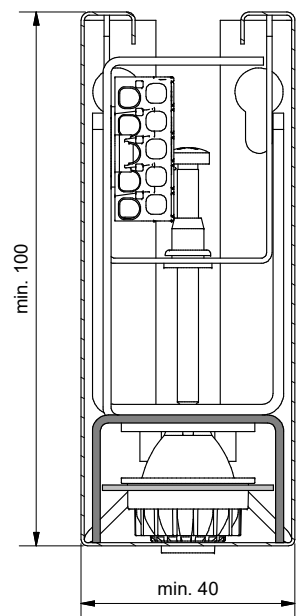

# PUNTEO NP 1x4 S01: integration in Polylam ceiling Modul

front view M 1:4  
PUNTEO NP1x4S01x01

side view M 1:4  
PUNTEO NP1x4S01x0x

Top view M 1:4  
PUNTEO NP1x4S01x0x

View from below: Lens Pitch M 1:2,5  
PUNTEO NP1x4S01x0x

detail view M 1:1  
PUNTEO NP1x4S01x0x

02 Mounting clamp bracket unit:  
advertised separately for the  
desired Polylam Baffle Height!

09  
to order sepa.

No isolating material in the  
area of lights and drivers!

light distribution curve [LDC]

Technik Stand 2024 - 04		* in development	
<small>(techn. Angaben bei Vollast)</small>			
Order number - 4000K	PUNNP1x4S01a01	PUNNP1x4S01b01	
Order number - 3000K	PUNNP1x4S01a02	PUNNP1x4S01b02	
Order number - 2700 / 5000K	PUNNP1x4S01a03 *	PUNNP1x4S01b03 *	
L x W x Height [mm]	490 x 36 x 91	490 x 36 x 91	
Surface	natural anodized	natural anodized	
Light Modul Weight [kg - aprox.]	1,5	1,5	
Light distribution	2 x 38°	2 x 20°	
Colour rendering index CRI	> 80	> 80	
LED lumen [ @ 700mA] 4x2 LEDs	1984 lm @ 4000K	1984 lm @ 4000K	
	1840 lm @ 3000K	1840 lm @ 3000K	
	1864 lm @ 2700 / 5000K	1864 lm @ 2700 / 5000K	
Light output ration - LOR [%]	75%	71%	
Total Power [W]	16	16	
Dali Address / LED-Driver	1 / 1   tunable white: 2/2	1 / 1   tunable white: 2/2	
electric connection	Stecker GST15i5 pastellblau (230V / 50Hz +Dali)	Stecker GST15i5 pastellblau (230V / 50Hz +Dali)	
LED driver per circuit breaker @ C13 / B13	28 / 17   tunable white 14 / 8	28 / 17   tunable white 14 / 8	