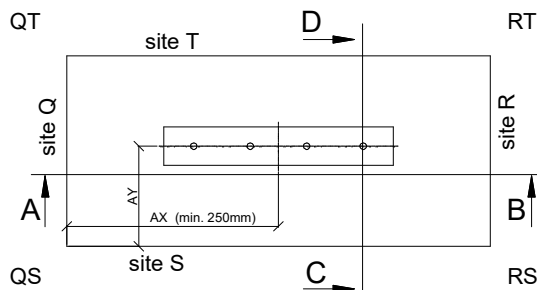

# PUNTEO NP 1x4 S01: integration in Polylam ceiling Modul

front view M 1:4  
PUNTEO NP1x4S01x01

side view M 1:4  
PUNTEO NP1x4S01x0x

Top view M 1:4  
PUNTEO NP1x4S01x0x

View from below: Lens Pitch M 1:2,5  
PUNTEO NP1x4S01x0x

detail view M 1:1  
PUNTEO NP1x4S01x0x

02 Mounting clamp bracket unit:  
advertised separately for the  
desired Polylam Baffle Height!

09  
to order sepa.

No isolating material in the  
area of lights and drivers!

light distribution curve [LDC]

Technik Stand 2024 - 04		* in development	
<small>(techn. Angaben bei Vollast)</small>			
Order number - 4000K	PUNNP1x4S01a01	PUNNP1x4S01b01	
Order number - 3000K	PUNNP1x4S01a02	PUNNP1x4S01b02	
Order number - 2700 / 5000K	PUNNP1x4S01a03 *	PUNNP1x4S01b03 *	
L x W x Height [mm]	490 x 36 x 91	490 x 36 x 91	
Surface	natural anodized	natural anodized	
Light Modul Weight [kg - aprox.]	1,5	1,5	
Light distribution	2 x 38°	2 x 20°	
Colour rendering index CRI	> 80	> 80	
LED lumen [ @ 700mA] 4x2 LEDs	1984 lm @ 4000K	1984 lm @ 4000K	
	1840 lm @ 3000K	1840 lm @ 3000K	
	1864 lm @ 2700 / 5000K	1864 lm @ 2700 / 5000K	
Light output ration - LOR [%]	75%	71%	
Total Power [W]	16	16	
Dali Address / LED-Driver	1 / 1   tunable white: 2/2	1 / 1   tunable white: 2/2	
electric connection	Stecker GST15i5 pastellblau (230V / 50Hz +Dali)	Stecker GST15i5 pastellblau (230V / 50Hz +Dali)	
LED driver per circuit breaker @ C13 / B13	28 / 17   tunable white 14 / 8	28 / 17   tunable white 14 / 8	