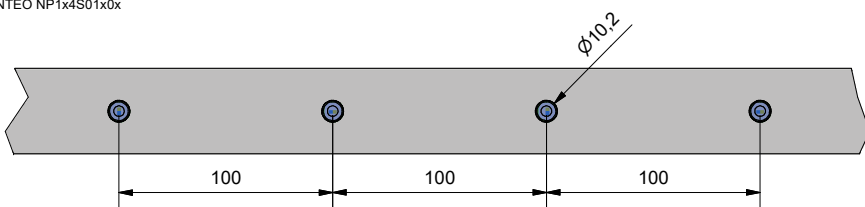

# PUNTEO NP 1x4 S01: integration in Polylam ceiling Modul

front view M 1:4  
PUNTEO NP1x4S01x01

side view M 1:4  
PUNTEO NP1x4S01x0x

Top view M 1:4  
PUNTEO NP1x4S01x0x

View from below: Lens Pitch M 1:2,5  
PUNTEO NP1x4S01x0x

detail view M 1:1  
PUNTEO NP1x4S01x0x

02 Mounting clamp bracket unit:  
advertised separately for the  
desired Polylam Baffle Height!

09  
to order sepa.

No isolating material in the  
area of lights and drivers!

light distribution curve [LDC]

Technik Stand 2024 - 04		* in development	
<small>(techn. Angaben bei Vollast)</small>			
Order number - 4000K	PUNNP1x4S01a01	PUNNP1x4S01b01	
Order number - 3000K	PUNNP1x4S01a02	PUNNP1x4S01b02	
Order number - 2700 / 5000K	PUNNP1x4S01a03 *	PUNNP1x4S01b03 *	
L x W x Height [mm]	490 x 36 x 91	490 x 36 x 91	
Surface	natural anodized	natural anodized	
Light Modul Weight [kg - aprox.]	1,5	1,5	
Light distribution	2 x 38°	2 x 20°	
Colour rendering index CRI	> 80	> 80	
LED lumen [ @ 700mA] 4x2 LEDs	1984 lm @ 4000K	1984 lm @ 4000K	
	1840 lm @ 3000K	1840 lm @ 3000K	
	1864 lm @ 2700 / 5000K	1864 lm @ 2700 / 5000K	
Light output ration - LOR [%]	75%	71%	
Total Power [W]	16	16	
Dali Address / LED-Driver	1 / 1   tunable white: 2/2	1 / 1   tunable white: 2/2	
electric connection	Stecker GST15i5 pastellblau (230V / 50Hz +Dali)	Stecker GST15i5 pastellblau (230V / 50Hz +Dali)	
LED driver per circuit breaker @ C13 / B13	28 / 17   tunable white 14 / 8	28 / 17   tunable white 14 / 8	