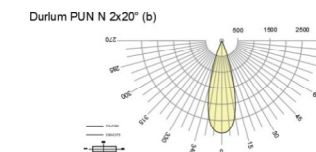

light distribution curve [LDC]

Technik Stand 2024 - 04		* in development	
<small>(techn. Angaben bei Vollast)</small>			
Order number - 4000K	PUNNP1x4S01a01	PUNNP1x4S01b01	
Order number - 3000K	PUNNP1x4S01a02	PUNNP1x4S01b02	
Order number - 2700 / 5000K	PUNNP1x4S01a03 *	PUNNP1x4S01b03 *	
L x W x Height [mm]	490 x 36 x 91	490 x 36 x 91	
Surface	natural anodized	natural anodized	
Light Modul Weight [kg - aprox.]	1,5	1,5	
Light distribution	2 x 38°	2 x 20°	
Colour rendering index CRI	> 80	> 80	
LED lumen [ @ 700mA] 4x2 LEDs	1984 lm @ 4000K	1984 lm @ 4000K	
	1840 lm @ 3000K	1840 lm @ 3000K	
	1864 lm @ 2700 / 5000K	1864 lm @ 2700 / 5000K	
Light output ration - LOR [%]	75%	71%	
Total Power [W]	16	16	
Dali Address / LED-Driver	1 / 1   tunable white: 2/2	1 / 1   tunable white: 2/2	
electric connection	Stecker GST15i5 pastellblau (230V / 50Hz +Dali)	Stecker GST15i5 pastellblau (230V / 50Hz +Dali)	
LED driver per circuit breaker @ C13 / B13	28 / 17   tunable white 14 / 8	28 / 17   tunable white 14 / 8	