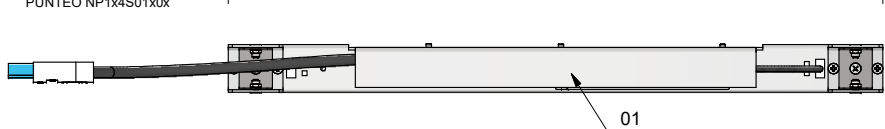

# PUNTEO NP 1x4 S01: integration in Polylam ceiling Modul

front view M 1:4  
PUNTEO NP1x4S01x01

side view M 1:4  
PUNTEO NP1x4S01x0x

Top view M 1:4  
PUNTEO NP1x4S01x0x

View from below: Lens Pitch M 1:2,5  
PUNTEO NP1x4S01x0x

detail view M 1:1  
PUNTEO NP1x4S01x0x

02 Mounting clamp bracket unit:  
advertised separately for the  
desired Polylam Baffle Height!

09  
to order sepa.

No isolating material in the  
area of lights and drivers!

light distribution curve [LDC]

Technik Stand 2024 - 04		* in development	
<small>(techn. Angaben bei Vollast)</small>			
Order number - 4000K	PUNNP1x4S01a01	PUNNP1x4S01b01	
Order number - 3000K	PUNNP1x4S01a02	PUNNP1x4S01b02	
Order number - 2700 / 5000K	PUNNP1x4S01a03 *	PUNNP1x4S01b03 *	
L x W x Height [mm]	490 x 36 x 91	490 x 36 x 91	
Surface	natural anodized	natural anodized	
Light Modul Weight [kg - aprox.]	1,5	1,5	
Light distribution	2 x 38°	2 x 20°	
Colour rendering index CRI	> 80	> 80	
LED lumen [ @ 700mA] 4x2 LEDs	1984 lm @ 4000K	1984 lm @ 4000K	
	1840 lm @ 3000K	1840 lm @ 3000K	
	1864 lm @ 2700 / 5000K	1864 lm @ 2700 / 5000K	
Light output ration - LOR [%]	75%	71%	
Total Power [W]	16	16	
Dali Address / LED-Driver	1 / 1   tunable white: 2/2	1 / 1   tunable white: 2/2	
electric connection	Stecker GST15i5 pastellblau (230V / 50Hz +Dali)	Stecker GST15i5 pastellblau (230V / 50Hz +Dali)	
LED driver per circuit breaker @ C13 / B13	28 / 17   tunable white 14 / 8	28 / 17   tunable white 14 / 8	