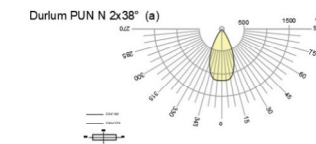

# PUNTEO NP 1x4 S01: integration in Polylam ceiling Modul

front view M 1:4  
PUNTEO NP1x4S01x01

side view M 1:4  
PUNTEO NP1x4S01x0x

Top view M 1:4  
PUNTEO NP1x4S01x0x

View from below: Lens Pitch M 1:2,5  
PUNTEO NP1x4S01x0x

detail view M 1:1  
PUNTEO NP1x4S01x0x

02 Mounting clamp bracket unit:  
advertised separately for the  
desired Polylam Baffle Height!

09  
to order sepa.

No isolating material in the  
area of lights and drivers!

light distribution curve [LDC]

Technik Stand 2024 - 04		* in development	
<small>(techn. Angaben bei Vollast)</small>			
Order number - 4000K	PUNNP1x4S01a01	PUNNP1x4S01b01	
Order number - 3000K	PUNNP1x4S01a02	PUNNP1x4S01b02	
Order number - 2700 / 5000K	PUNNP1x4S01a03 *	PUNNP1x4S01b03 *	
L x W x Height [mm]	490 x 36 x 91	490 x 36 x 91	
Surface	natural anodized	natural anodized	
Light Modul Weight [kg - aprox.]	1,5	1,5	
Light distribution	2 x 38°	2 x 20°	
Colour rendering index CRI	> 80	> 80	
LED lumen [ @ 700mA] 4x2 LEDs	1984 lm @ 4000K	1984 lm @ 4000K	
	1840 lm @ 3000K	1840 lm @ 3000K	
	1864 lm @ 2700 / 5000K	1864 lm @ 2700 / 5000K	
Light output ration - LOR [%]	75%	71%	
Total Power [W]	16	16	
Dali Address / LED-Driver	1 / 1   tunable white: 2/2	1 / 1   tunable white: 2/2	
electric connection	Stecker GST15i5 pastellblau (230V / 50Hz +Dali)	Stecker GST15i5 pastellblau (230V / 50Hz +Dali)	
LED driver per circuit breaker @ C13 / B13	28 / 17   tunable white 14 / 8	28 / 17   tunable white 14 / 8	