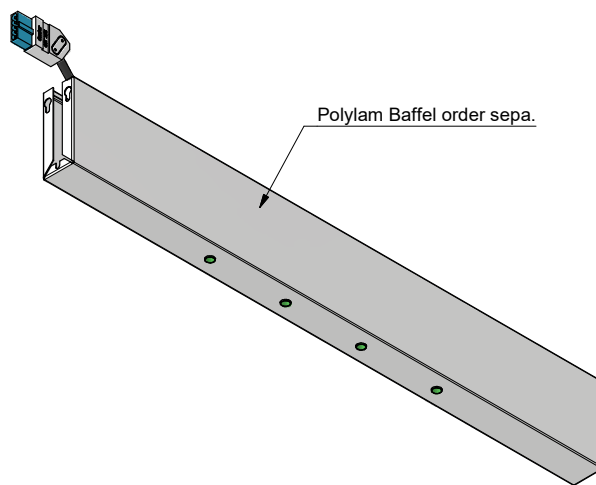

# PUNTEO NP 1x4 S01: integration in Polylam ceiling Modul

front view M 1:4  
PUNTEO NP1x4S01x01

side view M 1:4  
PUNTEO NP1x4S01x0x

Top view M 1:4  
PUNTEO NP1x4S01x0x

View from below: Lens Pitch M 1:2,5  
PUNTEO NP1x4S01x0x

detail view M 1:1  
PUNTEO NP1x4S01x0x

02 Mounting clamp bracket unit:  
advertised separately for the  
desired Polylam Baffle Height!

09  
to order sepa.

No isolating material in the  
area of lights and drivers!

light distribution curve [LDC]

Technik Stand 2024 - 04		* in development	
<small>(techn. Angaben bei Vollast)</small>			
Order number - 4000K	PUNNP1x4S01a01	PUNNP1x4S01b01	
Order number - 3000K	PUNNP1x4S01a02	PUNNP1x4S01b02	
Order number - 2700 / 5000K	PUNNP1x4S01a03 *	PUNNP1x4S01b03 *	
L x W x Height [mm]	490 x 36 x 91	490 x 36 x 91	
Surface	natural anodized	natural anodized	
Light Modul Weight [kg - aprox.]	1,5	1,5	
Light distribution	2 x 38°	2 x 20°	
Colour rendering index CRI	> 80	> 80	
LED lumen [ @ 700mA] 4x2 LEDs	1984 lm @ 4000K	1984 lm @ 4000K	
	1840 lm @ 3000K	1840 lm @ 3000K	
	1864 lm @ 2700 / 5000K	1864 lm @ 2700 / 5000K	
Light output ration - LOR [%]	75%	71%	
Total Power [W]	16	16	
Dali Address / LED-Driver	1 / 1   tunable white: 2/2	1 / 1   tunable white: 2/2	
electric connection	Stecker GST15i5 pastellblau (230V / 50Hz +Dali)	Stecker GST15i5 pastellblau (230V / 50Hz +Dali)	
LED driver per circuit breaker @ C13 / B13	28 / 17   tunable white 14 / 8	28 / 17   tunable white 14 / 8	