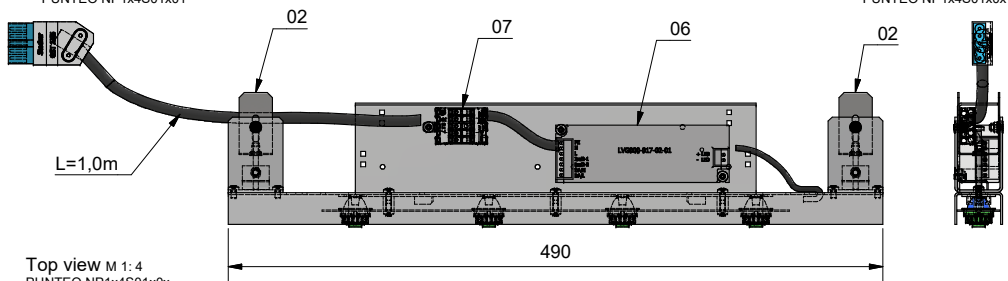

# PUNTEO NP 1x4 S01: integration in Polylam ceiling Modul

front view M 1:4  
PUNTEO NP1x4S01x01

side view M 1:4  
PUNTEO NP1x4S01x0x

Top view M 1:4  
PUNTEO NP1x4S01x0x

View from below: Lens Pitch M 1:2,5  
PUNTEO NP1x4S01x0x

detail view M 1:1  
PUNTEO NP1x4S01x0x

02 Mounting clamp bracket unit:  
advertised separately for the  
desired Polylam Baffle Height!

09  
to order sepa.

No isolating material in the  
area of lights and drivers!

light distribution curve [LDC]

Technik Stand 2024 - 04		* in development	
<small>(techn. Angaben bei Vollast)</small>			
Order number - 4000K	PUNNP1x4S01a01	PUNNP1x4S01b01	
Order number - 3000K	PUNNP1x4S01a02	PUNNP1x4S01b02	
Order number - 2700 / 5000K	PUNNP1x4S01a03 *	PUNNP1x4S01b03 *	
L x W x Height [mm]	490 x 36 x 91	490 x 36 x 91	
Surface	natural anodized	natural anodized	
Light Modul Weight [kg - aprox.]	1,5	1,5	
Light distribution	2 x 38°	2 x 20°	
Colour rendering index CRI	> 80	> 80	
LED lumen [ @ 700mA] 4x2 LEDs	1984 lm @ 4000K	1984 lm @ 4000K	
	1840 lm @ 3000K	1840 lm @ 3000K	
	1864 lm @ 2700 / 5000K	1864 lm @ 2700 / 5000K	
Light output ration - LOR [%]	75%	71%	
Total Power [W]	16	16	
Dali Address / LED-Driver	1 / 1   tunable white: 2/2	1 / 1   tunable white: 2/2	
electric connection	Stecker GST15i5 pastellblau (230V / 50Hz +Dali)	Stecker GST15i5 pastellblau (230V / 50Hz +Dali)	
LED driver per circuit breaker @ C13 / B13	28 / 17   tunable white 14 / 8	28 / 17   tunable white 14 / 8	