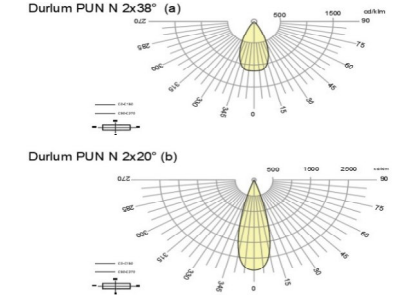

light distribution curve [LDC]

01	LED lighting insert
02	Mounting clamp bracket unit (advertised separately)
03	Polylam Baffle for 8 x PUN N
04	LED-board
05	Lens & shader
06	LED driver
07	Connection terminal 5pol.
08	Male Plug GST1515 code pastel blue L=1m
09	Female Plug GST 1515 code pb for on site connection
10	

Stand 09.04.24

Approved:	
DIN ISO 9001 certified since 1995 Reg. No. 10 538 89	POINT PUNTEO NP 2x4 S01 durlum technical documents
date dvw. 21.03.2024	name probst
rev. M %	probst
integration in Metal Polylams	
PUN NP 2x4 S01-x0x	
durlum ceiling lighting durlum GmbH 79650 Schopfleim Germany	
Tel. 0949 7622 39050 Email info@durlum.de	

This drawing is passed on with all rights reserved to durlum and must ONLY be used for common purpose projects. Transmission to third parties especially competitors is prohibited! durlum GmbH

Please refer to the general instructions for the operation