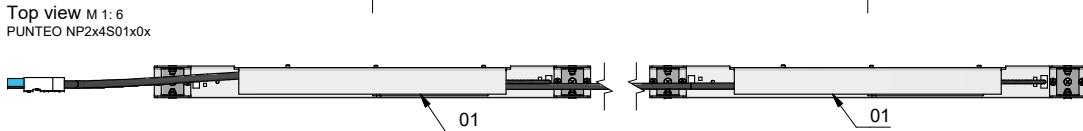

PUNTEO NP 2x4 S01: integration in Polylam ceiling Modul

detail view M 1: 1
PUNTEO NP2x4S01x0x

02 Mounting clamp bracket unit:
advertised separately for the
desired Polylam Baffle Height!

09
to order sepa.
optional

No isolating material in the
area of lights and drivers!

Technik Stand 2024 - 04		* in development	
<small>(techn. Angaben bei Volllast)</small>			
Order number - 4000K	PUNNP2x4S01a01	PUNNP2x4S01b01	
Order number - 3000K	PUNNP2x4S01a02	PUNNP2x4S01b02	
Order number - 2700 / 5000K	PUNNP2x4S01a03 *	PUNNP2x4S01b03 *	
L x W x Height [mm]	2x 490 x 36 x 91	2x 490 x 36 x 91	
Surface	natural anodized	natural anodized	
Light Modul Weight [kg - aprox.]	2 x 1,5	2 x 1,5	
Light distribution	2 x 38°	2 x 20°	
Colour rendering index CRI	> 80	> 80	
LED lumen [@ 350mA] 4x4 LEDs	2 x 1984 lm @ 4000K 2 x 1840 lm @ 3000K 2 x 1864 lm @ 2700 / 5000K	2 x 1984 lm @ 4000K 2 x 1840 lm @ 3000K 2 x 1864 lm @ 2700 / 5000K	
Light output ration - LOR [%]	75%	71%	
Total Power [W]	32	32	
Dali Address / LED-Driver	1 / 1 tunable white: 2/2	1 / 1 tunable white: 2/2	
electric connection	Stecker GST1515 code pastelblau (230V / 50Hz +Dali)	Stecker GST1515 code pastelblau (230V / 50Hz +Dali)	
Modul PUNNP2x4-S01 per circuit breaker @ C13 / B13	14 / 8 tunable white 7 / 4	14 / 8 tunable white 7 / 4	

PUNTEO® - NP2x4 - S01

POINT | Integration in Polylam Baffle

- Ceiling cut-out: assembled by Durlum ceiling system
- Protection class: I
- Degree of protection: IP20
- Ambient temp.: <math><35^{\circ}\text{C}</math>
- Elektric connection: 230V / 50Hz + Dali
- Accessories: Is factory assembled with clamping technology in Polylam Baffle. Luminaire is delivered plug ready!