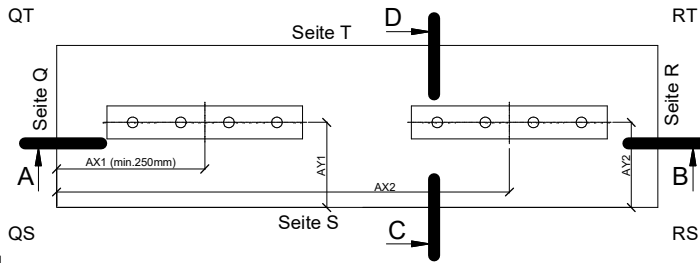

PUNTEO NP 2x4 S01: integration in Polylam ceiling Modul

detail view M 1: 1
PUNTEO NP2x4S01x0x

02 Mounting clamp bracket unit:
advertised separately for the
desired Polylam Baffle Height!

09
to order sepa.
optional

No isolating material in the
area of lights and drivers!

Technik Stand 2024 - 04		* in development	
<small>(techn. Angaben bei Volllast)</small>			
Order number - 4000K	PUNNP2x4S01a01	PUNNP2x4S01b01	
Order number - 3000K	PUNNP2x4S01a02	PUNNP2x4S01b02	
Order number - 2700 / 5000K	PUNNP2x4S01a03 *	PUNNP2x4S01b03 *	
L x W x Height [mm]	2x 490 x 36 x 91	2x 490 x 36 x 91	
Surface	natural anodized	natural anodized	
Light Modul Weight [kg - aprox.]	2 x 1,5	2 x 1,5	
Light distribution	2 x 38°	2 x 20°	
Colour rendering index CRI	> 80	> 80	
LED lumen [@ 350mA] 4x4 LEDs	2 x 1984 lm @ 4000K 2 x 1840 lm @ 3000K 2 x 1864 lm @ 2700 / 5000K	2 x 1984 lm @ 4000K 2 x 1840 lm @ 3000K 2 x 1864 lm @ 2700 / 5000K	
Light output ration - LOR [%]	75%	71%	
Total Power [W]	32	32	
Dali Address / LED-Driver	1 / 1 tunable white: 2/2	1 / 1 tunable white: 2/2	
electric connection	Stecker GST1515 code pastelblau (230V / 50Hz +Dali)	Stecker GST1515 code pastelblau (230V / 50Hz +Dali)	
Modul PUNNP2x4-S01 per circuit breaker @ C13 / B13	14 / 8 tunable white 7 / 4	14 / 8 tunable white 7 / 4	