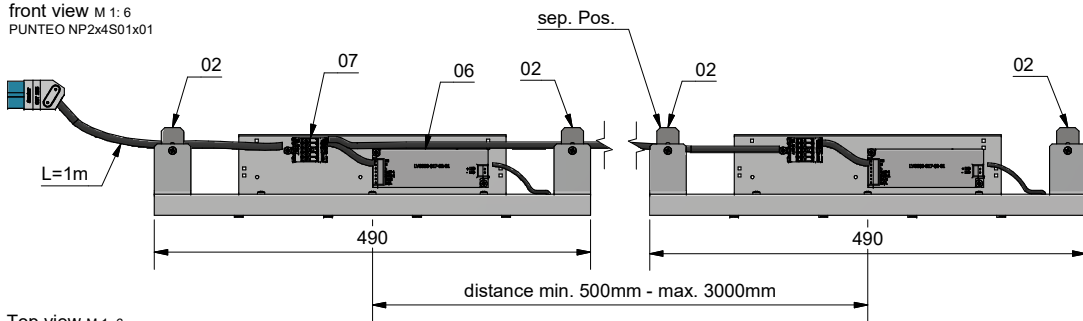

PUNTEO NP 2x4 S01: integration in Polylam ceiling Modul

detail view M 1: 1
PUNTEO NP2x4S01x0x

02 Mounting clamp bracket unit:
advertised separately for the
desired Polylam Baffle Height!

09
to order sepa.
optional

No isolating material in the
area of lights and drivers!

Technik Stand 2024 - 04		* in development	
<small>(techn. Angaben bei Volllast)</small>			
Order number - 4000K	PUNNP2x4S01a01	PUNNP2x4S01b01	
Order number - 3000K	PUNNP2x4S01a02	PUNNP2x4S01b02	
Order number - 2700 / 5000K	PUNNP2x4S01a03 *	PUNNP2x4S01b03 *	
L x W x Height [mm]	2x 490 x 36 x 91	2x 490 x 36 x 91	
Surface	natural anodized	natural anodized	
Light Modul Weight [kg - aprox.]	2 x 1,5	2 x 1,5	
Light distribution	2 x 38°	2 x 20°	
Colour rendering index CRI	> 80	> 80	
LED lumen [@ 350mA] 4x4 LEDs	2 x 1984 lm @ 4000K 2 x 1840 lm @ 3000K 2 x 1864 lm @ 2700 / 5000K	2 x 1984 lm @ 4000K 2 x 1840 lm @ 3000K 2 x 1864 lm @ 2700 / 5000K	
Light output ration - LOR [%]	75%	71%	
Total Power [W]	32	32	
Dali Address / LED-Driver	1 / 1 tunable white: 2/2	1 / 1 tunable white: 2/2	
electric connection	Stecker GST1515 code pastelblau (230V / 50Hz +Dali)	Stecker GST1515 code pastelblau (230V / 50Hz +Dali)	
Modul PUNNP2x4-S01 per circuit breaker @ C13 / B13	14 / 8 tunable white 7 / 4	14 / 8 tunable white 7 / 4	

PUNTEO® - NP2x4 - S01

POINT | Integration in Polylam Baffle

- Ceiling cut-out: assembled by Durlum ceiling system
- Protection class: I
- Degree of protection: IP20
- Ambient temp.: <math><35^{\circ}\text{C}</math>
- Elektric connection: 230V / 50Hz + Dali
- Accessories: Is factory assembled with clamping technology in Polylam Baffle. Luminaire is delivered plug ready!