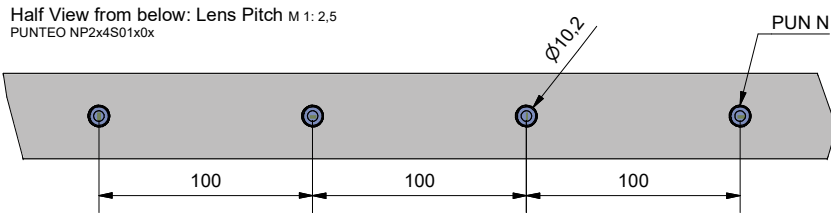

PUNTEO NP 2x4 S01: integration in Polylam ceiling Modul

detail view M 1: 1
PUNTEO NP2x4S01x0x

02 Mounting clamp bracket unit:
advertised separately for the
desired Polylam Baffle Height!

09
to order sepa.
optional

No isolating material in the
area of lights and drivers!

Technik Stand 2024 - 04		* in development	
<small>(techn. Angaben bei Volllast)</small>			
Order number - 4000K	PUNNP2x4S01a01	PUNNP2x4S01b01	
Order number - 3000K	PUNNP2x4S01a02	PUNNP2x4S01b02	
Order number - 2700 / 5000K	PUNNP2x4S01a03 *	PUNNP2x4S01b03 *	
L x W x Height [mm]	2x 490 x 36 x 91	2x 490 x 36 x 91	
Surface	natural anodized	natural anodized	
Light Modul Weight [kg - aprox.]	2 x 1,5	2 x 1,5	
Light distribution	2 x 38°	2 x 20°	
Colour rendering index CRI	> 80	> 80	
LED lumen [@ 350mA] 4x4 LEDs	2 x 1984 lm @ 4000K 2 x 1840 lm @ 3000K 2 x 1864 lm @ 2700 / 5000K	2 x 1984 lm @ 4000K 2 x 1840 lm @ 3000K 2 x 1864 lm @ 2700 / 5000K	
Light output ration - LOR [%]	75%	71%	
Total Power [W]	32	32	
Dali Address / LED-Driver	1 / 1 tunable white: 2/2	1 / 1 tunable white: 2/2	
electric connection	Stecker GST1515 code pastelblau (230V / 50Hz +Dali)	Stecker GST1515 code pastelblau (230V / 50Hz +Dali)	
Modul PUNNP2x4-S01 per circuit breaker @ C13 / B13	14 / 8 tunable white 7 / 4	14 / 8 tunable white 7 / 4	