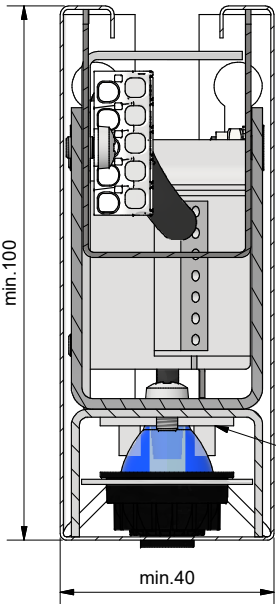

PUNTEO NP 2x4 S01: integration in Polylam ceiling Modul

detail view M 1: 1
PUNTEO NP2x4S01x0x

02 Mounting clamp bracket unit:
advertised separately for the
desired Polylam Baffle Height!

09
to order sepa.
optional

No isolating material in the
area of lights and drivers!

Technik Stand 2024 - 04		* in development	
<small>(techn. Angaben bei Volllast)</small>			
Order number - 4000K	PUNNP2x4S01a01	PUNNP2x4S01b01	
Order number - 3000K	PUNNP2x4S01a02	PUNNP2x4S01b02	
Order number - 2700 / 5000K	PUNNP2x4S01a03 *	PUNNP2x4S01b03 *	
L x W x Height [mm]	2x 490 x 36 x 91	2x 490 x 36 x 91	
Surface	natural anodized	natural anodized	
Light Modul Weight [kg - aprox.]	2 x 1,5	2 x 1,5	
Light distribution	2 x 38°	2 x 20°	
Colour rendering index CRI	> 80	> 80	
LED lumen [@ 350mA] 4x4 LEDs	2 x 1984 lm @ 4000K 2 x 1840 lm @ 3000K 2 x 1864 lm @ 2700 / 5000K	2 x 1984 lm @ 4000K 2 x 1840 lm @ 3000K 2 x 1864 lm @ 2700 / 5000K	
Light output ration - LOR [%]	75%	71%	
Total Power [W]	32	32	
Dali Address / LED-Driver	1 / 1 tunable white: 2/2	1 / 1 tunable white: 2/2	
electric connection	Stecker GST1515 code pastelblau (230V / 50Hz +Dali)	Stecker GST1515 code pastelblau (230V / 50Hz +Dali)	
Modul PUNNP2x4-S01 per circuit breaker @ C13 / B13	14 / 8 tunable white 7 / 4	14 / 8 tunable white 7 / 4	