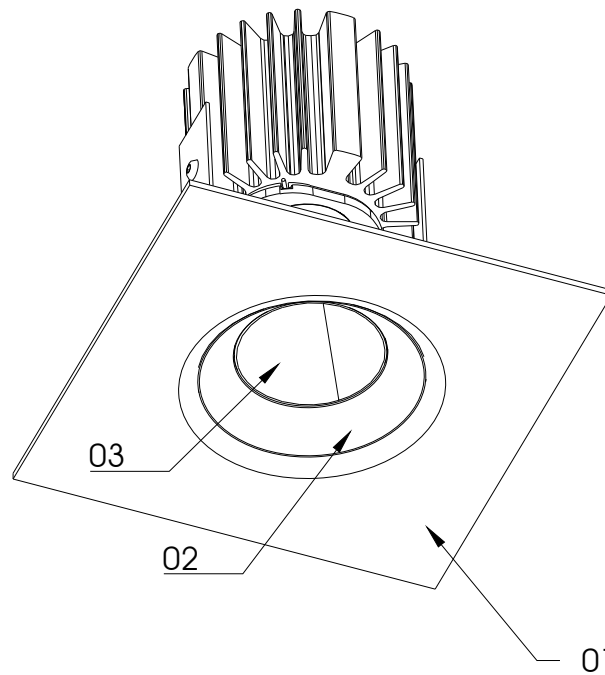

Dimension
Ø x H [mm] 60 x 115 [opening in ceiling]

Protection class I
Protection system IP 20

System S 03 - designed for:
durlum LOOP ceiling system and
other metal ceiling systems with coordinated opening

Life Time
Average L80 [Ta 25 °C] > 50.000 h

Order number for example
5-PUN J 060 S03a 01 A

- 5-PUN J - order group for Punteo J
- 060 - Light emitting surface in Ø
- S03 - System 03 [incl. Adapter] for integration in LOOP
- a - light distribution - 2 x 35°
- 01 - light colour 2.700 K / 5.000 K | CRI 90
- A - Antiglare tube - black

Cut view M 1:2

Punteo J060 | Index "d" - asym. beam

3D bottom view M 1:2

Punteo J060 in LOOP

3D top view M 1:2

Punteo J060 in LOOP

01	durlum ceiling - e.g. LOOP
02	Adapter & antiglare tube - black
03	Reflector
04	LED PCB
05	Heatsink
06	Mounting bracket to fix adapter with heatsink
07	...
08	...
09	...