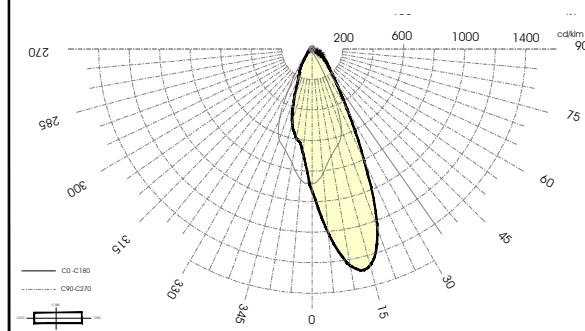

Cut view M 1:2

Punteo J060 | Index "d" - asym. beam