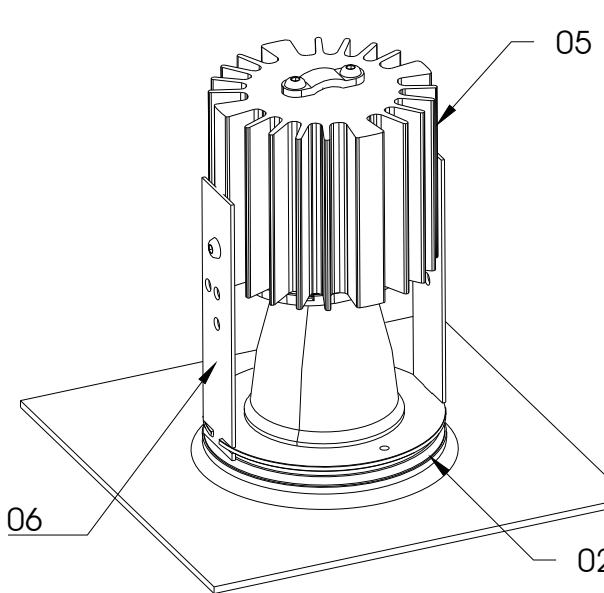

Dimension
Ø x H [mm] 60 x 115 [opening in ceiling]

Protection class I
Protection system IP 20

System S 03 - designed for:
durlum LOOP ceiling system and
other metal ceiling systems with coordinated opening

Life Time
Average L80 [Ta 25 °C] > 50.000 h

Order number for example
5-PUN J 060 S03a 01 A

- 5-PUN J - order group for Punteo J
- 060 - Light emitting surface in Ø
- S03 - System 03 [incl. Adapter] for integration in LOOP
- a - light distribution - 2 x 35°
- 01 - light colour 2.700 K / 5.000 K | CRI 90
- A - Antiglare tube - black

Cut view M 1:2

Punteo J060 | Index "d" - asym. beam

3D bottom view M 1:2

Punteo J060 in LOOP

3D top view M 1:2

Punteo J060 in LOOP

01	durlum ceiling - e.g. LOOP
02	Adapter & antiglare tube - black
03	Reflector
04	LED PCB
05	Heatsink
06	Mounting bracket to fix adapter with heatsink
07	...
08	...
09	...