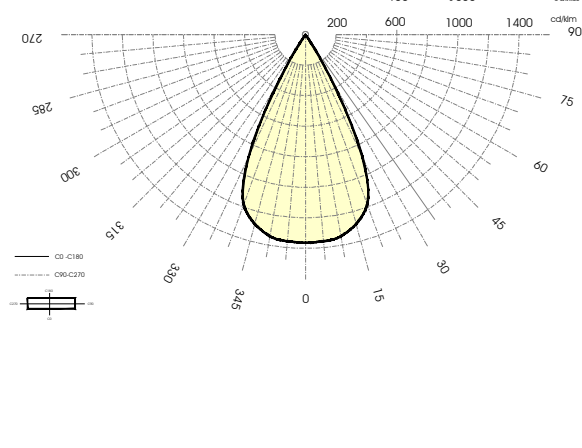

Cut view M 1:2

Punteo J060 | Index "c" - 2 x 25°

Cut view M 1:2

Punteo J060 | Index "a" - 2 x 35°

Cut view M 1:2

Punteo J060 | Index "b" - 2 x 45°

Application

Punteo J060 in LOOP

PUNTEO® J060 - S 03
Point | Integration in LOOP

LED downlight - tunable white - for perfect integration in durlum ceiling system LOOP and other ceiling systems with coordinated opening

- Light distribution index:
- : a - 2 x 35° | normal beam | LOR 91 %
 - : b - 2 x 45° | wide beam | LOR 94 %
 - : c - 2 x 25° | narrow beam | LOR 82 %
 - : d - asym | asymmetric beam | LOR 85 %

- Variation index in colour temperatur and power:
- : 01 - 2.700 K / 5.000 K | 16 W | 1.300 lm | CRI > 90
 - : 02 - 4.000 K | 13 W | 1.360 lm | CRI > 90
 - : 03 - 3.000 K | 13 W | 1.250 lm | CRI > 90

- Colour index [antiglare tube]:
- : A - RAL 9005 - black [standard]
 - : B - white

Life Time
Average L80 [Ta 25 °C] > 50.000 h

Order number for example
5-PUN J 060 S03a 01 A

- 5-PUN J - order group for Punteo J
- 060 - Light emitting surface in Ø
- S03 - System 03 [incl. Adapter] for integration in LOOP
- a - light distribution - 2 x 35°
- 01 - light colour 2.700 K / 5.000 K | CRI 90
- A - Antiglare tube - black