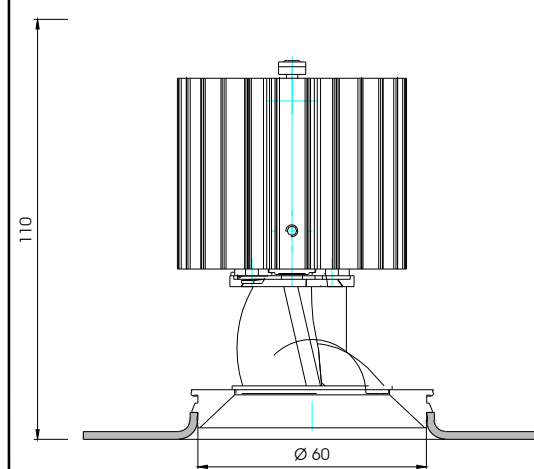

Cut view M 1:2

Punteo J060 | Index "d" - asym. beam