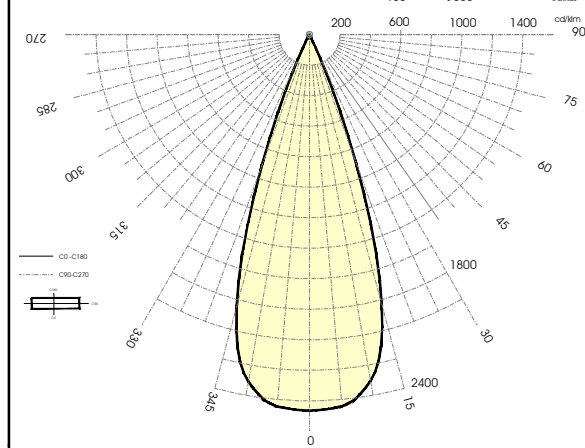

Cut view M 1:2

Punteo J060 | Index "c" - 2 x 25°

Cut view M 1:2

Punteo J060 | Index "a" - 2 x 35°

Cut view M 1:2

Punteo J060 | Index "b" - 2 x 45°

Application

Punteo J060 in LOOP

PUNTEO® J060 - S 03
Point | Integration in LOOP

LED downlight - tunable white - for perfect integration in durlum ceiling system LOOP and other ceiling systems with coordinated opening

- Light distribution index:
- : a - 2 x 35° | normal beam | LOR 91 %
 - : b - 2 x 45° | wide beam | LOR 94 %
 - : c - 2 x 25° | narrow beam | LOR 82 %
 - : d - asym | asymmetric beam | LOR 85 %

- Variation index in colour temperatur and power:
- : 01 - 2.700 K / 5.000 K | 16 W | 1.300 lm | CRI > 90
 - : 02 - 4.000 K | 13 W | 1.360 lm | CRI > 90
 - : 03 - 3.000 K | 13 W | 1.250 lm | CRI > 90

- Colour index [antiglare tube]:
- : A - RAL 9005 - black [standard]
 - : B - white

Life Time
Average L80 [Ta 25 °C] > 50.000 h

Order number for example
5-PUN J 060 S03a 01 A

- 5-PUN J - order group for Punteo J
- 060 - Light emitting surface in Ø
- S03 - System 03 [incl. Adapter] for integration in LOOP
- a - light distribution - 2 x 35°
- 01 - light colour 2.700 K / 5.000 K | CRI 90
- A - Antiglare tube - black