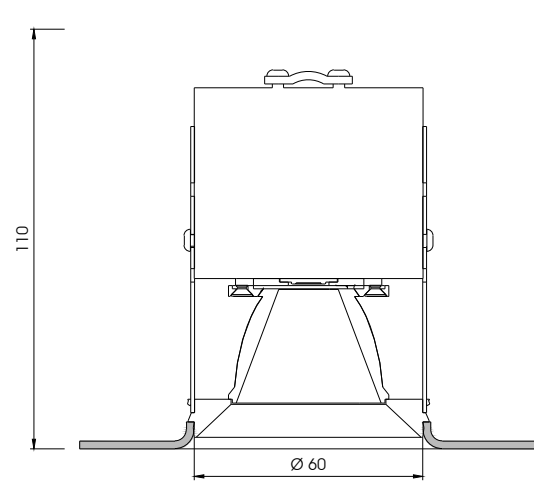

Cut view M 1:2

Punteo J060 | Index "c" - 2 x 25°

Cut view M 1:2

Punteo J060 | Index "a" - 2 x 35°

Cut view M 1:2

Punteo J060 | Index "b" - 2 x 45°

Application

Punteo J060 in LOOP

PUNTEO® J060 - S 03
Point | Integration in LOOP

LED downlight - tunable white - for perfect integration in durlum ceiling system LOOP and other ceiling systems with coordinated opening

- Light distribution index:
- : a - 2 x 35° | normal beam | LOR 91 %
 - : b - 2 x 45° | wide beam | LOR 94 %
 - : c - 2 x 25° | narrow beam | LOR 82 %
 - : d - asym | asymmetric beam | LOR 85 %

Dimension
Ø x H [mm] 60 x 115 [opening in ceiling]

Protection class I
Protection system IP 20

System S 03 - designed for:
durlum LOOP ceiling system and
other metal ceiling systems with coordinated opening

Life Time
Average L80 [Ta 25 °C] > 50.000 h

Order number for example
5-PUN J 060 S03a 01 A

- 5-PUN J - order group for Punteo J
- 060 - Light emitting surface in Ø
- S03 - System 03 [incl. Adapter] for integration in LOOP
- a - light distribution - 2 x 35°
- 01 - light colour 2.700 K / 5.000 K | CRI 90
- A - Antiglare tube - black