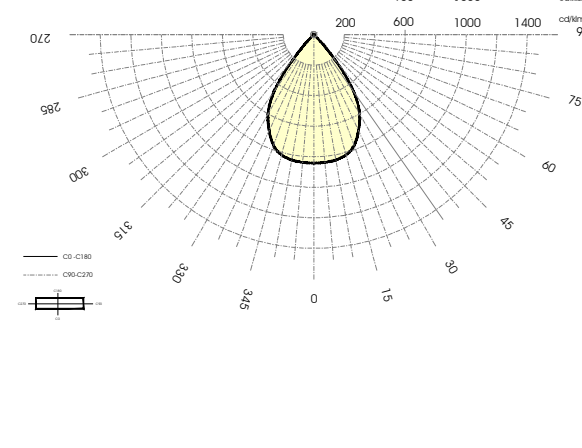

Cut view M 1:2

Punteo J060 | Index "c" - 2 x 25°

Cut view M 1:2

Punteo J060 | Index "a" - 2 x 35°

Cut view M 1:2

Punteo J060 | Index "b" - 2 x 45°

Application

Punteo J060 in LOOP

PUNTEO® J060 - S 03
Point | Integration in LOOP

LED downlight - tunable white - for perfect integration in durlum ceiling system LOOP and other ceiling systems with coordinated opening

- Light distribution index:
- : a - 2 x 35° | normal beam | LOR 91 %
 - : b - 2 x 45° | wide beam | LOR 94 %
 - : c - 2 x 25° | narrow beam | LOR 82 %
 - : d - asym | asymmetric beam | LOR 85 %

- Variation index in colour temperatur and power:
- : 01 - 2.700 K / 5.000 K | 16 W | 1.300 lm | CRI > 90
 - : 02 - 4.000 K | 13 W | 1.360 lm | CRI > 90
 - : 03 - 3.000 K | 13 W | 1.250 lm | CRI > 90

- Colour index [antiglare tube]:
- : A - RAL 9005 - black [standard]
 - : B - white

Life Time
Average L80 [Ta 25 °C] > 50.000 h

Order number for example
5-PUN J 060 S03a 01 A

- 5-PUN J - order group for Punteo J
- 060 - Light emitting surface in Ø
- S03 - System 03 [incl. Adapter] for integration in LOOP
- a - light distribution - 2 x 35°
- 01 - light colour 2.700 K / 5.000 K | CRI 90
- A - Antiglare tube - black