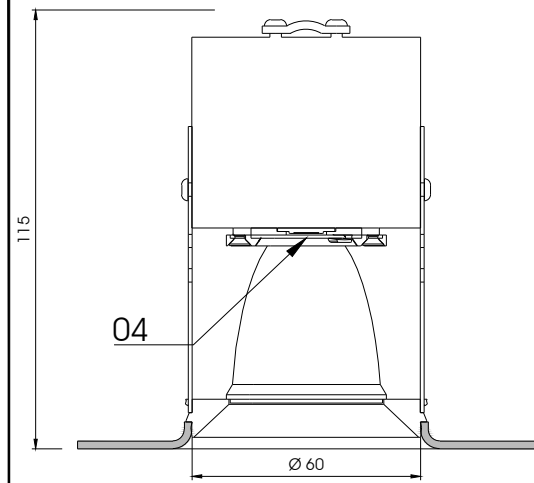

Cut view M 1:2

Punteo J060 | Index "c" - 2 x 25°

Cut view M 1:2

Punteo J060 | Index "a" - 2 x 35°

Cut view M 1:2

Punteo J060 | Index "b" - 2 x 45°

Application

Punteo J060 in LOOP

PUNTEO® J060 - S 03
Point | Integration in LOOP

LED downlight - tunable white - for perfect integration in durlum ceiling system LOOP and other ceiling systems with coordinated opening

- Light distribution index:
- : a - 2 x 35° | normal beam | LOR 91 %
 - : b - 2 x 45° | wide beam | LOR 94 %
 - : c - 2 x 25° | narrow beam | LOR 82 %
 - : d - asym | asymmetric beam | LOR 85 %

Dimension
Ø x H [mm] 60 x 115 [opening in ceiling]

Protection class I
Protection system IP 20

System S 03 - designed for:
durlum LOOP ceiling system and
other metal ceiling systems with coordinated opening

Life Time
Average L80 [Ta 25 °C] > 50.000 h

Order number for example
5-PUN J 060 S03a 01 A

- 5-PUN J - order group for Punteo J
- 060 - Light emitting surface in Ø
- S03 - System 03 [incl. Adapter] for integration in LOOP
- a - light distribution - 2 x 35°
- 01 - light colour 2.700 K / 5.000 K | CRI 90
- A - Antiglare tube - black