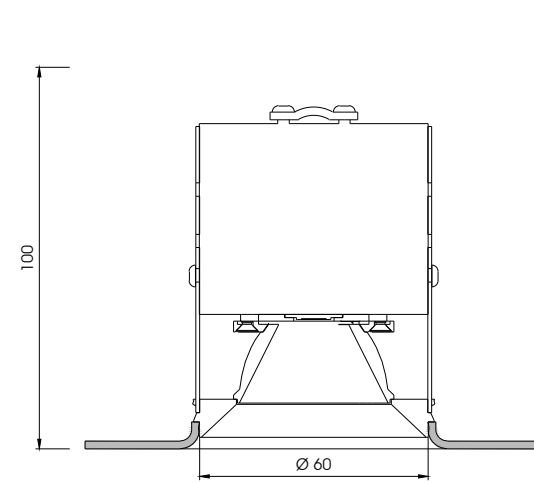

Cut view M 1:2

Punteo J060 | Index "c" - 2 x 25°

Cut view M 1:2

Punteo J060 | Index "a" - 2 x 35°

Cut view M 1:2

Punteo J060 | Index "b" - 2 x 45°

Application

Punteo J060 in LOOP

PUNTEO® J060 - S 03
Point | Integration in LOOP

LED downlight - tunable white - for perfect integration in durlum ceiling system LOOP and other ceiling systems with coordinated opening

- Light distribution index:
- : a - 2 x 35° | normal beam | LOR 91 %
 - : b - 2 x 45° | wide beam | LOR 94 %
 - : c - 2 x 25° | narrow beam | LOR 82 %
 - : d - asym | asymmetric beam | LOR 85 %

Dimension
Ø x H [mm] 60 x 115 [opening in ceiling]

Protection class I
Protection system IP 20

System S 03 - designed for:
durlum LOOP ceiling system and
other metal ceiling systems with coordinated opening

Life Time
Average L80 [Ta 25 °C] > 50.000 h

Order number for example
5-PUN J 060 S03a 01 A

- 5-PUN J - order group for Punteo J
- 060 - Light emitting surface in Ø
- S03 - System 03 [incl. Adapter] for integration in LOOP
- a - light distribution - 2 x 35°
- 01 - light colour 2.700 K / 5.000 K | CRI 90
- A - Antiglare tube - black