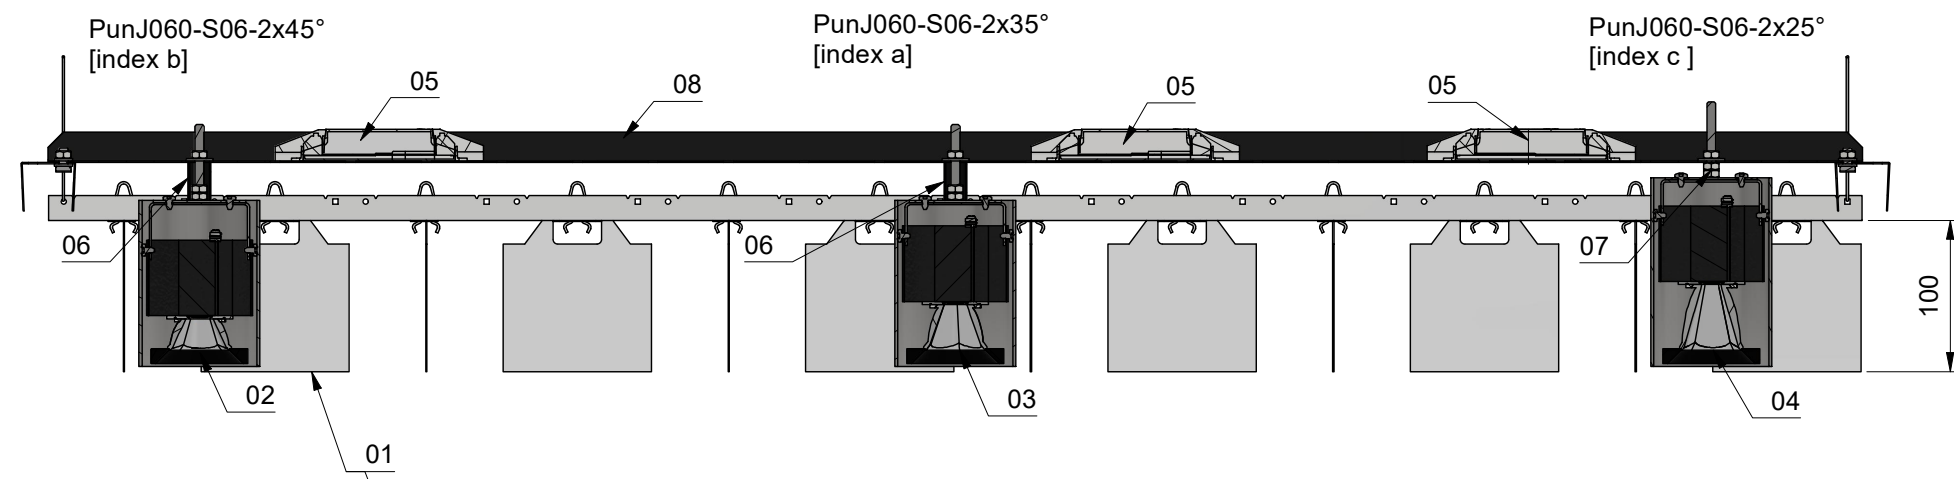

Cut View M1:5

Top View M1:5

Cut View M1:4
PunJ060-S06-2x45° [index b]

Cut View M1:4
PunJ060-S06-2x35° [index a]

Cut View M1:4
PunJ060-S06-2x25° [index c]

3D-View M1:8
PunJ060-S06-2x25°-2x35°-2x45°

PUNTEO J060 - S06

for LIVA ceiling h=100mm

LED Spot for perfect integration in Durlum LIVA ceiling

Light distribution index:

- a: 2x35° | normal-beam | LOR 91%
- b: 2x45° | wide-beam | LOR 91%
- c: 2x25° | narrow-beam | LOR 91%

Dimension:

øxH [mm] 80x110/115

Protection class: I

Protection system: IP20

Life-Time: average [Ta 25°C] > 50.000h

Order number for example:

PUNJ60-S06-Z16

Crossbar - LIVA - Pitch 120 mm
for mounting the luminaire and LED driver
unit
Finish: black, matt - sim. to RAL 9005
L x W x H [mm] : 1200 x 50 x 21
Mounted between two U94 carriers
[LIVA - length 1,200 mm]