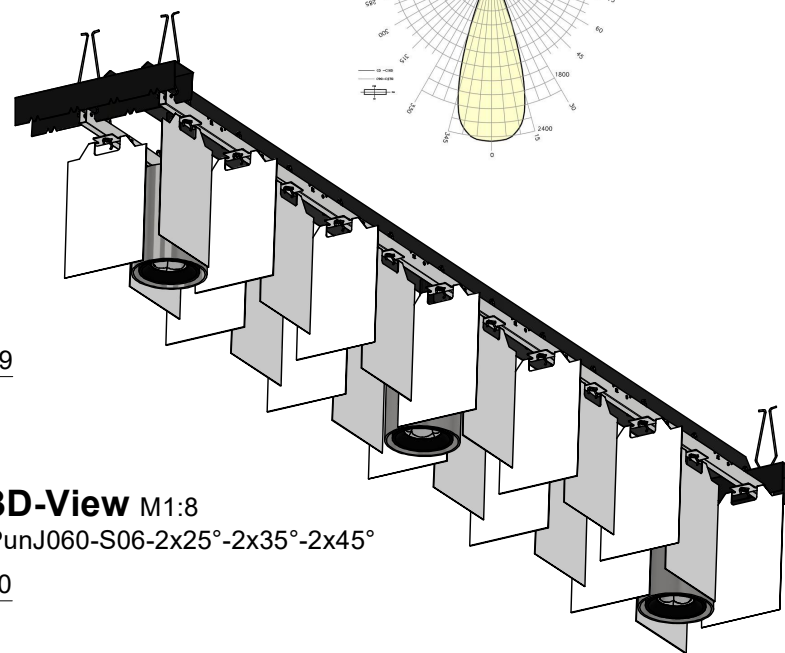

Cut View M1:5

Top View M1:5

Cut View M1:4
PunJ060-S06-2x45° [index b]

Cut View M1:4
PunJ060-S06-2x35° [index a]

Cut View M1:4
PunJ060-S06-2x25° [index c]

3D-View M1:8
PunJ060-S06-2x25°-2x35°-2x45°

PUNTEO J060 - S06

for LIVA ceiling h=100mm

LED Spot for perfect integration in Durlum LIVA ceiling

Light distribution index:

- a: 2x35° | normal-beam | LOR 91%
- b: 2x45° | wide-beam | LOR 91%
- c: 2x25° | narrow-beam | LOR 91%

Dimension:

øxH [mm] 80x110/115

Protection class: I

Protection system: IP20

Life-Time: average [Ta 25°C] > 50.000h

Order number for example:

PUNJ60-S06-Z15

Crossbar - LIVA - Pitch 100 mm
for mounting the luminaire and LED driver
unit
Finish: white, matt - sim. to RAL 9010
L x W x H [mm] : 1200 x 50 x 21
Mounted between two U94 carriers
[LIVA - length 1,200 mm]