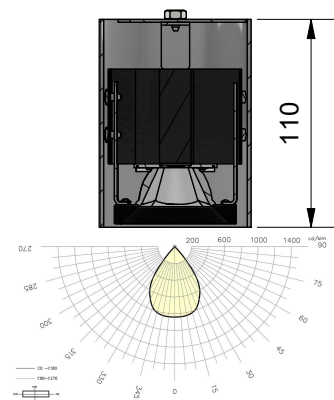

Cut View M1:5

Top View M1:5

Cut View M1:4
PunJ060-S06-2x45° [index b]

Cut View M1:4
PunJ060-S06-2x35° [index a]

Cut View M1:4
PunJ060-S06-2x25° [index c]

3D-View M1:8
PunJ060-S06-2x25°-2x35°-2x45°

PUNTEO J060 - S06

for LIVA ceiling h=100mm

LED Spot for perfect integration in Durlum LIVA ceiling

Light distribution index:

- a: 2x35° | normal-beam | LOR 91%
- b: 2x45° | wide-beam | LOR 91%
- c: 2x25° | narrow-beam | LOR 91%

Dimension:

øxH [mm] 80x110/115

Protection class: I

Protection system: IP20

Life-Time: average [Ta 25°C] > 50.000h

Order number for example: