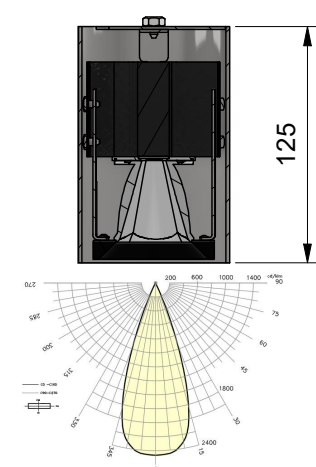

Cut View M1:5

Top View M1:5

Cut View M1:4
PunJ060-S06-2x45° [index b]

Cut View M1:4
PunJ060-S06-2x35° [index a]

Cut View M1:4
PunJ060-S06-2x25° [index c]

3D-View M1:8
PunJ060-S06-2x25°-2x35°-2x45°

PUNTEO J060 - S06

for LIVA ceiling h=100mm

LED Spot for perfect integration in Durlum LIVA ceiling

Light distribution index:

- a: 2x35° | normal-beam | LOR 91%
- b: 2x45° | wide-beam | LOR 91%
- c: 2x25° | narrow-beam | LOR 91%

Dimension:

øxH [mm] 80x110/115

Protection class: I

Protection system: IP20

Life-Time: average [Ta 25°C] > 50.000h

Order number for example: