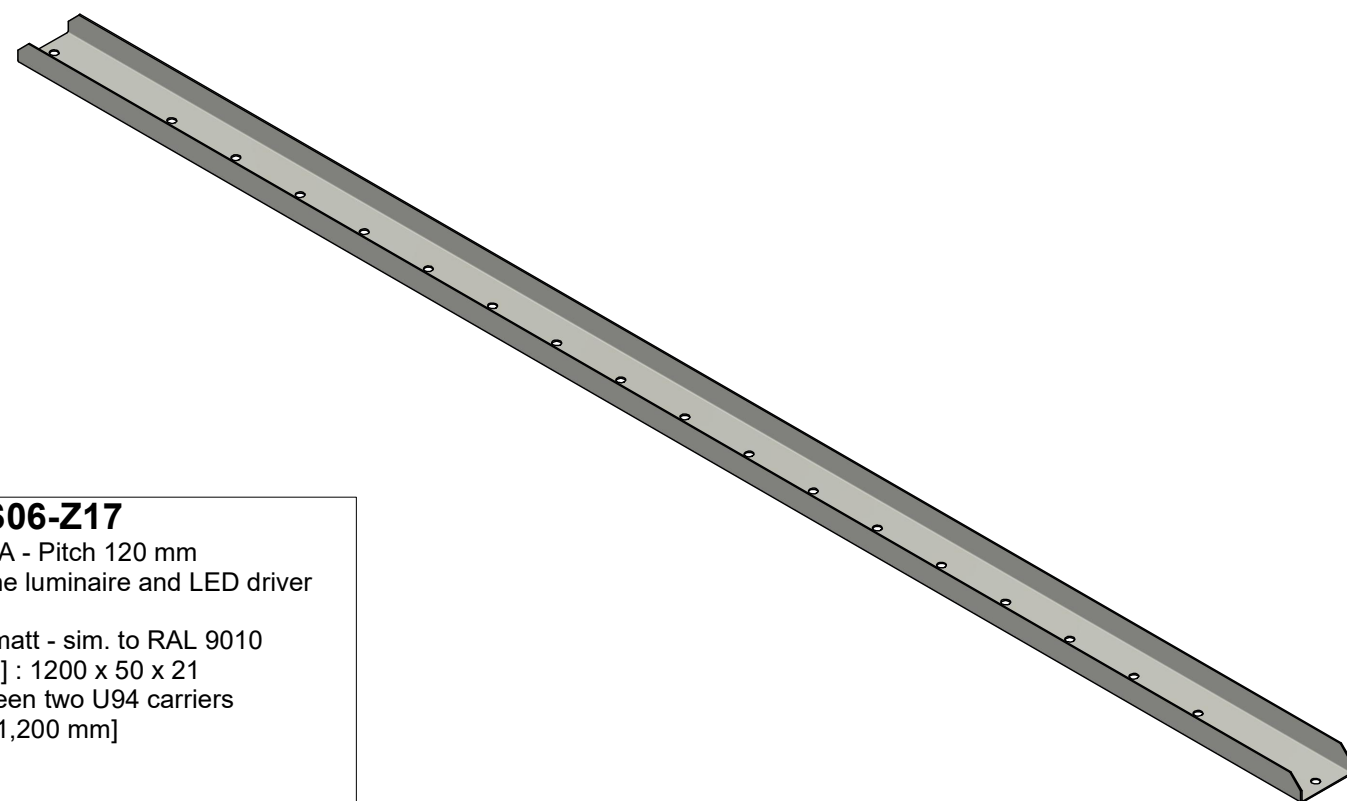

PUNJ60-S06-Z17

Crossbar - LIVA - Pitch 120 mm
for mounting the luminaire and LED driver
unit
Finish: white, matt - sim. to RAL 9010
L x W x H [mm] : 1200 x 50 x 21
Mounted between two U94 carriers
[LIVA - length 1,200 mm]

This drawing is passed on with all rights reserved to durlum and must ONLY be used for common purpose projects.
Transmission to third parties especially competitors is prohibited! durlum GmbH

Please refer to the general instructions for the operation

Approved: .....

DIN ISO 9001 certified company Reg. No. 20 100 8 001		crossbar Pitch 100+120 h=100/150/200 black or white durlum technical documents		 d u r l u m G m b H 79650 Schopfheim Germany Tel. 0049 7822 39050 Email info@durlum.de
date	name			
drw. 20.02.2025	dioyen			
rev.				
M %	format A3	PUNJ060-S06