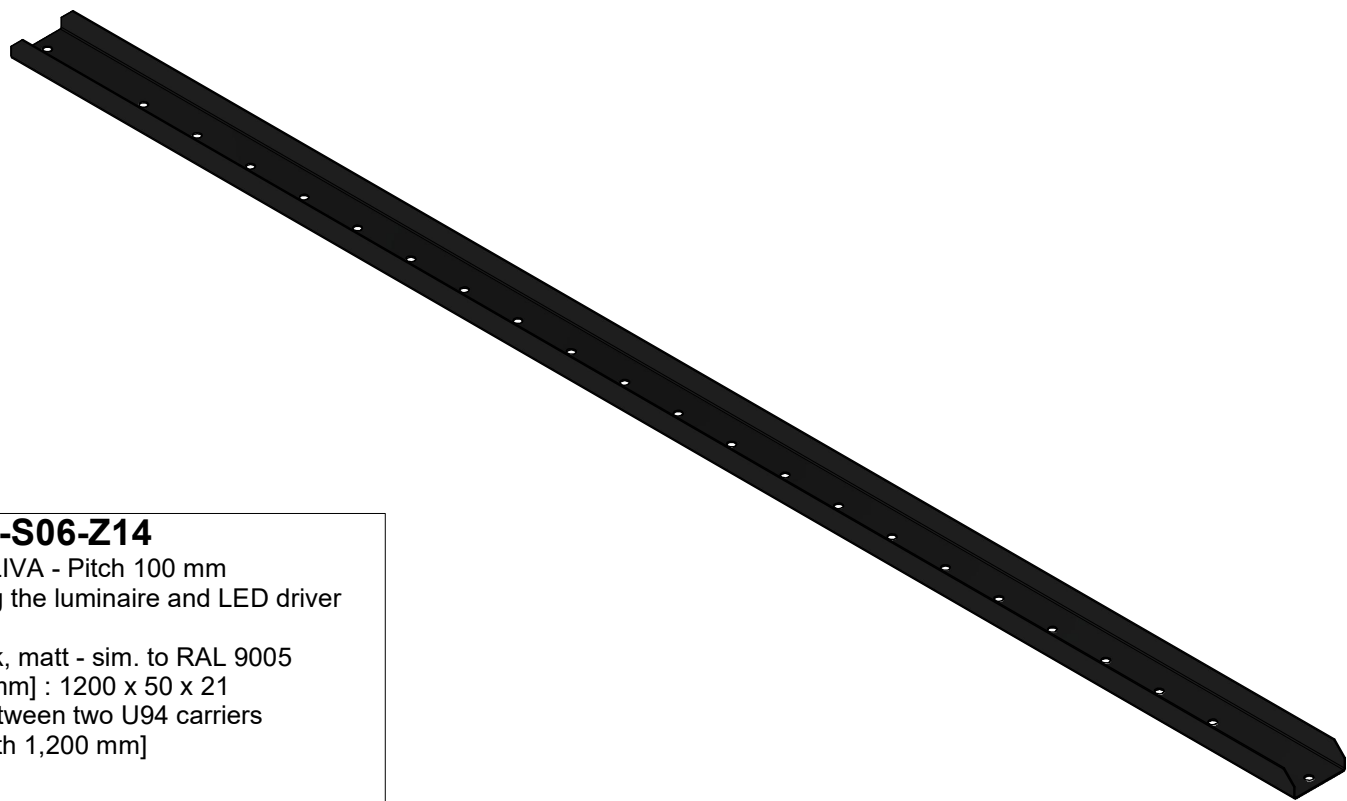

Please refer to the general instructions for the operation

crossbar PITCH 100+120 for LIVA ceiling h=100/150/200mm overview

PUNJ60-S06-Z14

Crossbar - LIVA - Pitch 100 mm
for mounting the luminaire and LED driver
unit
Finish: black, matt - sim. to RAL 9005
L x W x H [mm] : 1200 x 50 x 21
Mounted between two U94 carriers
[LIVA - length 1,200 mm]