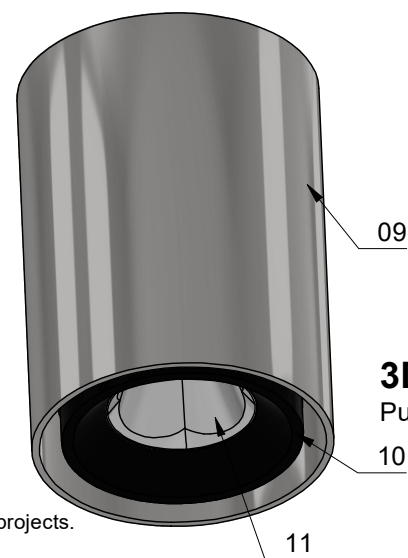

Cut View M1:5

Top View M1:5

Cut View M1:4
PunJ060-S06-2x45° [index b]

Cut View M1:4
PunJ060-S06-2x35° [index a]

Cut View M1:4
PunJ060-S06-2x25° [index c]

3D-View M1:8
PunJ060-S06-2x25°-2x35°-2x45°

PUNTEO J060 - S06

for LIVA ceiling h=100mm

LED Spot for perfect integration in Durlum LIVA ceiling

Light distribution index:

- a: 2x35° | normal-beam | LOR 91%
- b: 2x45° | wide-beam | LOR 91%
- c: 2x25° | narrow-beam | LOR 91%

Dimension:

øxH [mm] 80x110/115

Protection class: I

Protection system: IP20

Life-Time: average [Ta 25°C] > 50.000h

Order number for example: