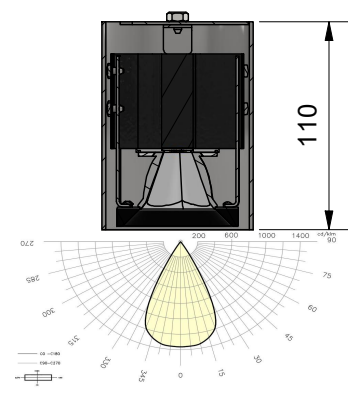

Cut View M1:5

Top View M1:5

Cut View M1:4
PunJ060-S06-2x45° [index b]

Cut View M1:4
PunJ060-S06-2x35° [index a]

Cut View M1:4
PunJ060-S06-2x25° [index c]

3D-View M1:8
PunJ060-S06-2x25°-2x35°-2x45°

PUNTEO J060 - S06

for LIVA ceiling h=100mm

LED Spot for perfect integration in Durlum LIVA ceiling

Light distribution index:

- a: 2x35° | normal-beam | LOR 91%
- b: 2x45° | wide-beam | LOR 91%
- c: 2x25° | narrow-beam | LOR 91%

Dimension:

øxH [mm] 80x110/115

Protection class: I

Protection system: IP20

Life-Time: average [Ta 25°C] > 50.000h

Order number for example: