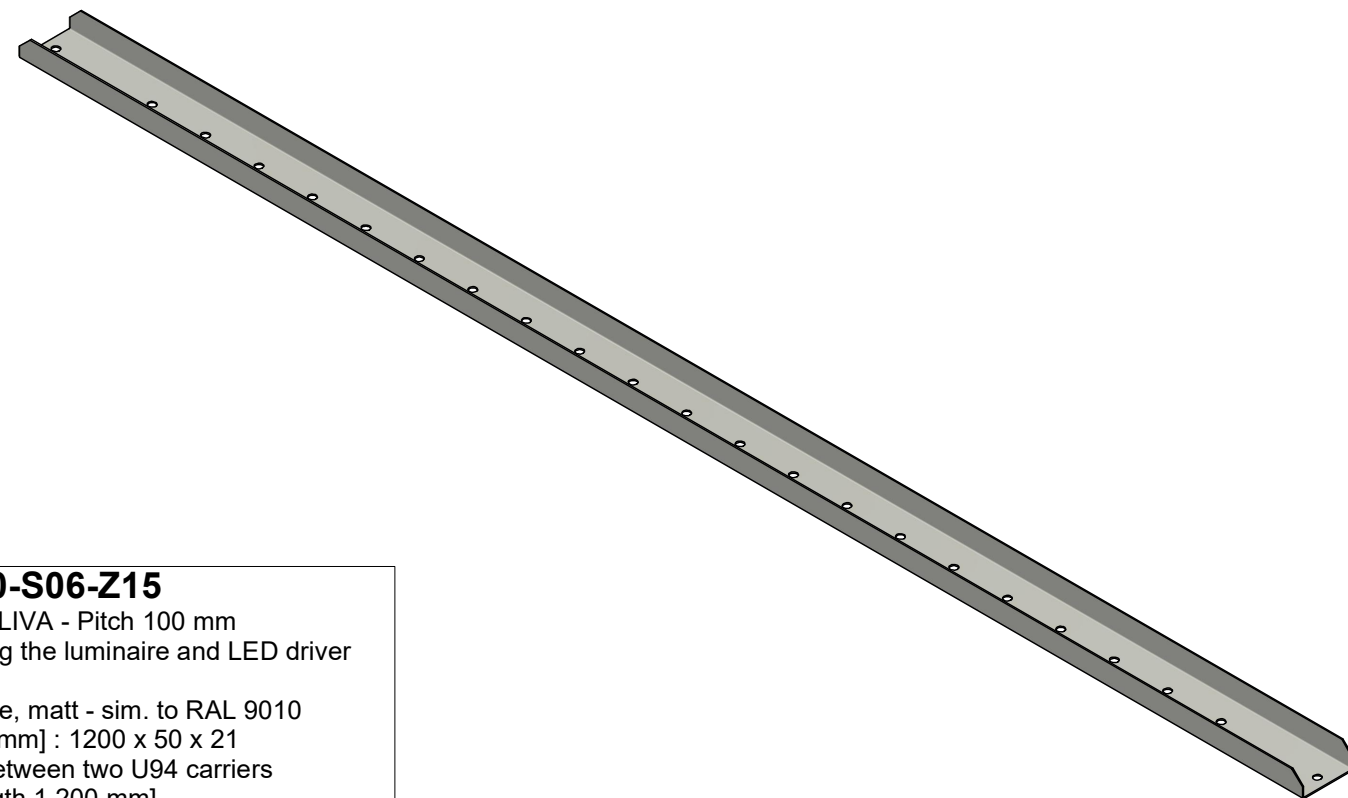

Please refer to the general instructions for the operation

crossbar PITCH 100+120 for LIVA ceiling h=100/150/200mm overview

PUNJ60-S06-Z14

Crossbar - LIVA - Pitch 100 mm
for mounting the luminaire and LED driver
unit
Finish: black, matt - sim. to RAL 9005
L x W x H [mm] : 1200 x 50 x 21
Mounted between two U94 carriers
[LIVA - length 1,200 mm]