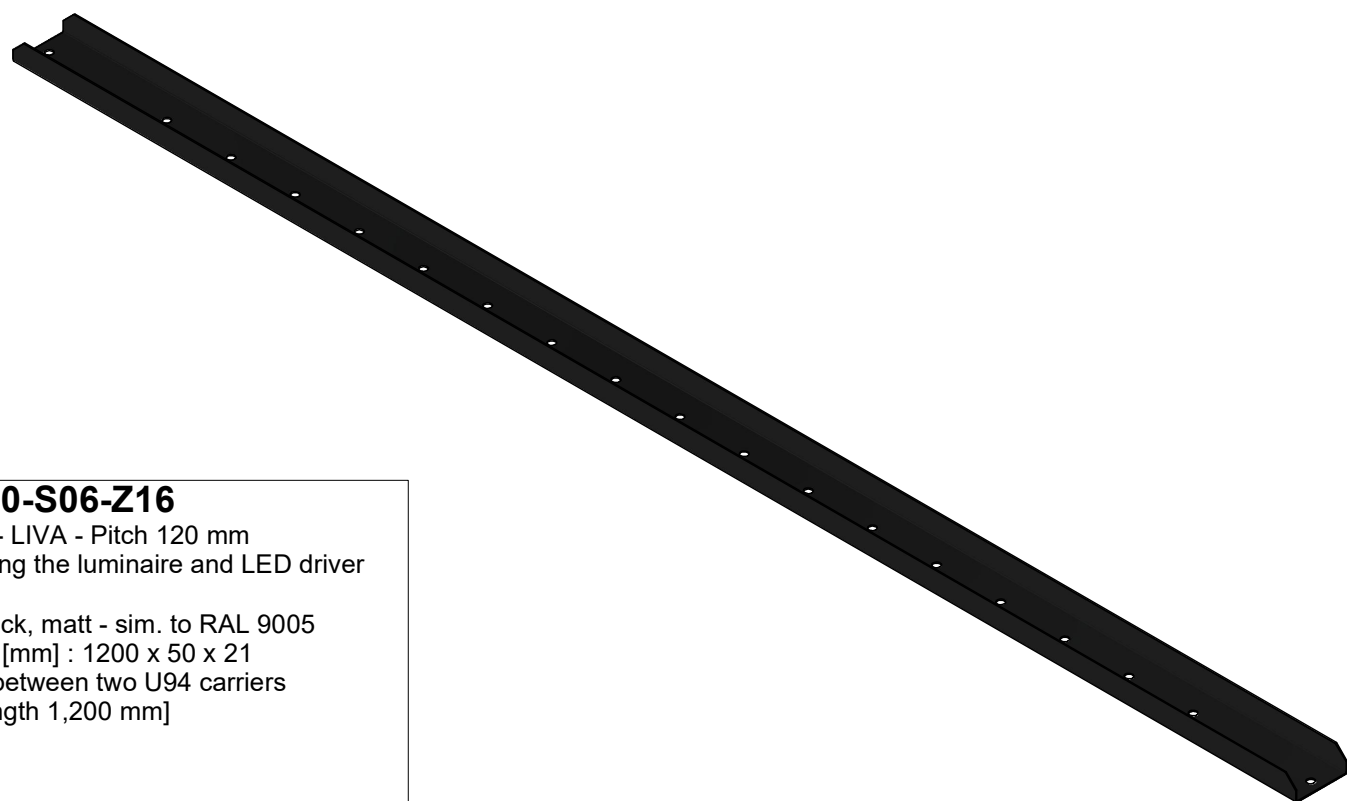

Please refer to the general instructions for the operation

crossbar PITCH 100+120 for LIVA ceiling h=100/150/200mm overview

PUNJ60-S06-Z14

Crossbar - LIVA - Pitch 100 mm
for mounting the luminaire and LED driver
unit
Finish: black, matt - sim. to RAL 9005
L x W x H [mm] : 1200 x 50 x 21
Mounted between two U94 carriers
[LIVA - length 1,200 mm]

PUNJ60-S06-Z15

Crossbar - LIVA - Pitch 100 mm
for mounting the luminaire and LED driver
unit
Finish: white, matt - sim. to RAL 9010
L x W x H [mm] : 1200 x 50 x 21
Mounted between two U94 carriers
[LIVA - length 1,200 mm]