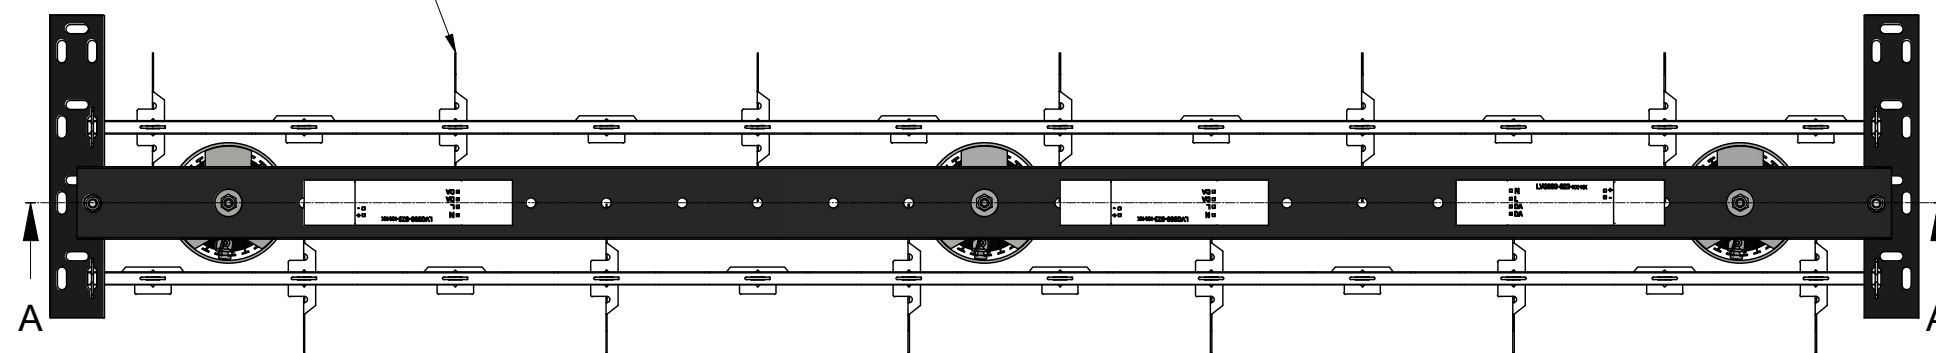

Cut View M1:5

Top View M1:5

Cut View M1:4
PunJ060-S06-2x45° [index b]

Cut View M1:4
PunJ060-S06-2x35° [index a]

Cut View M1:4
PunJ060-S06-2x25° [index c]

3D-View M1:8
PunJ060-S06-2x25°-2x35°-2x45°

PUNTEO J060 - S06

for LIVA ceiling h=100mm

LED Spot for perfect integration in Durlum LIVA ceiling

Light distribution index:

- a: 2x35° | normal-beam | LOR 91%
- b: 2x45° | wide-beam | LOR 91%
- c: 2x25° | narrow-beam | LOR 91%

Dimension:

øxH [mm] 80x110/115

Protection class: I

Protection system: IP20

Life-Time: average [Ta 25°C] > 50.000h

Order number for example:

Please refer to the general instructions for the operation

crossbar PITCH 100+120 for LIVA ceiling h=100/150/200mm overview

PUNJ60-S06-Z14

Crossbar - LIVA - Pitch 100 mm
for mounting the luminaire and LED driver
unit
Finish: black, matt - sim. to RAL 9005
L x W x H [mm] : 1200 x 50 x 21
Mounted between two U94 carriers
[LIVA - length 1,200 mm]