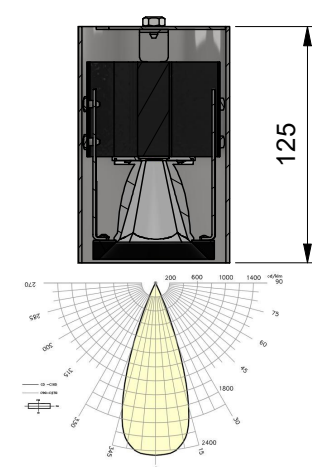

Cut View M1:5

Top View M1:5

Cut View M1:4
PunJ060-S06-2x45° [index b]

Cut View M1:4
PunJ060-S06-2x35° [index a]

Cut View M1:4
PunJ060-S06-2x25° [index c]

3D-View M1:8
PunJ060-S06-2x25°-2x35°-2x45°

PUNTEO J060 - S06

for LIVA ceiling h=150mm

LED Spot for perfect integration in Durlum LIVA ceiling

Light distribution index:

- a: 2x35° | normal-beam | LOR 91%
- b: 2x45° | wide-beam | LOR 91%
- c: 2x25° | narrow-beam | LOR 91%

Dimension:

øxH [mm] 80x110/115

Protection class: I

Protection system: IP20

Life-Time: average [Ta 25°C] > 50.000h

Order number for example: