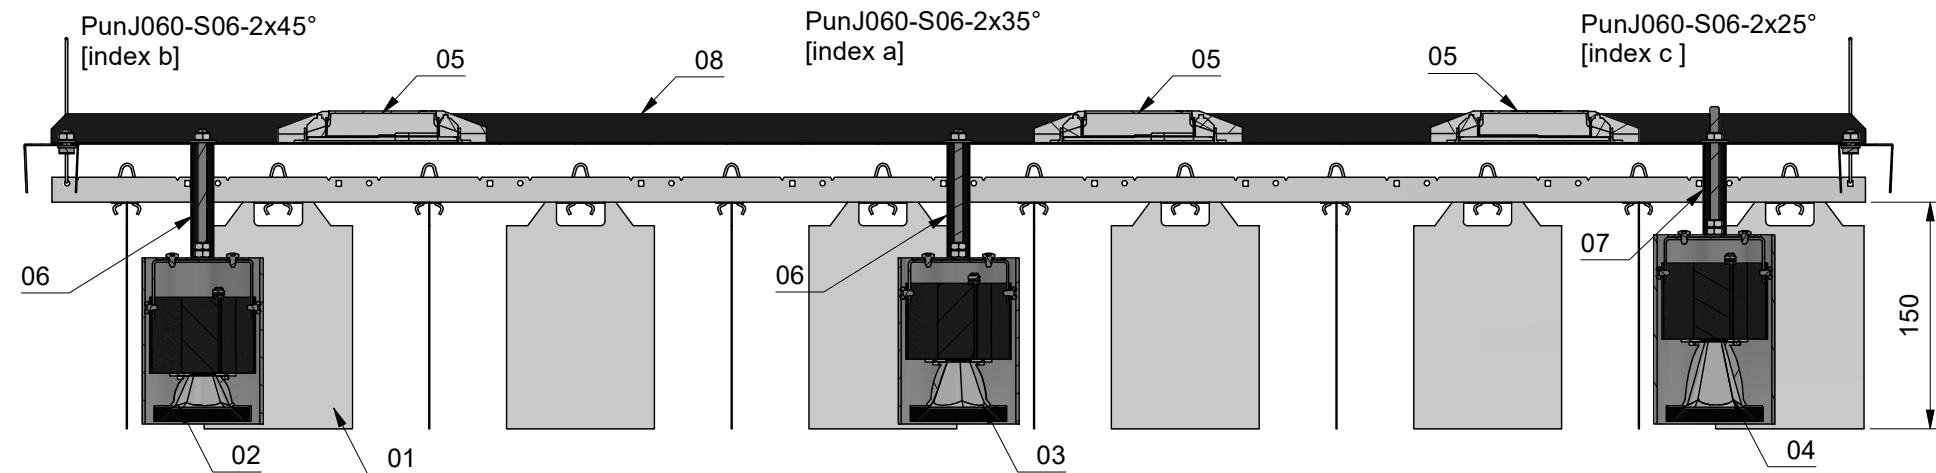

Cut View M1:5

Top View M1:5

Cut View M1:4
PunJ060-S06-2x45° [index b]

Cut View M1:4
PunJ060-S06-2x35° [index a]

Cut View M1:4
PunJ060-S06-2x25° [index c]

3D-View M1:8
PunJ060-S06-2x25°-2x35°-2x45°

PUNTEO J060 - S06

for LIVA ceiling h=150mm

LED Spot for perfect integration in Durlum LIVA ceiling

Light distribution index:

- a: 2x35° | normal-beam | LOR 91%
- b: 2x45° | wide-beam | LOR 91%
- c: 2x25° | narrow-beam | LOR 91%

Dimension:

øxH [mm] 80x110/115

Protection class: I

Protection system: IP20

Life-Time: average [Ta 25°C] > 50.000h

Order number for example: