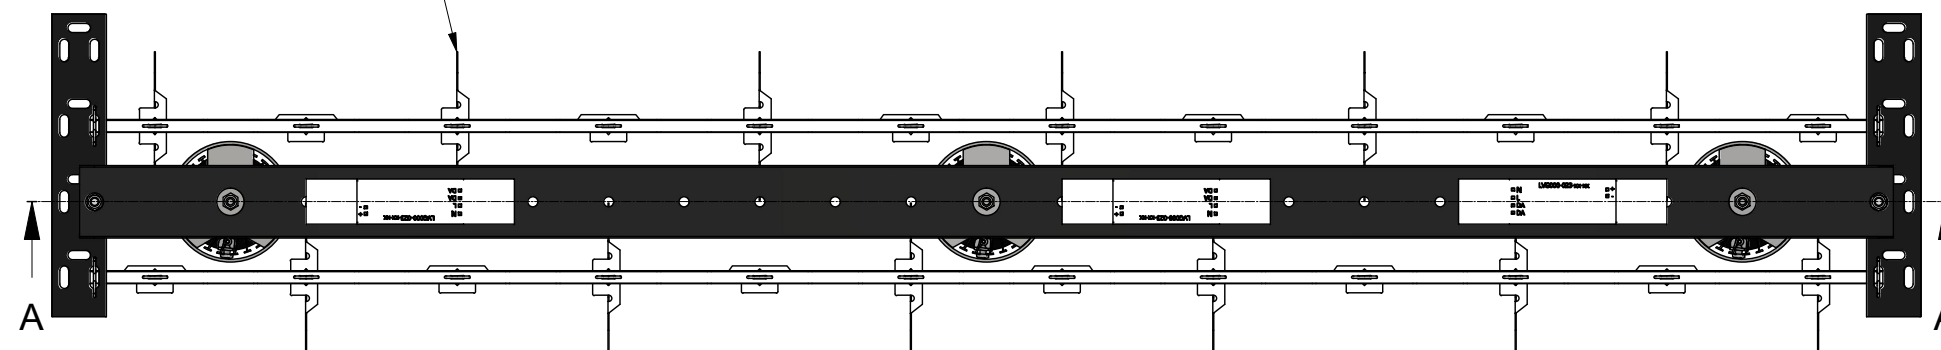

Cut View M1:5

Top View M1:5

Cut View M1:4
PunJ060-S06-2x45° [index b]

Cut View M1:4
PunJ060-S06-2x35° [index a]

Cut View M1:4
PunJ060-S06-2x25° [index c]

3D-View M1:8
PunJ060-S06-2x25°-2x35°-2x45°

PUNTEO J060 - S06

for LIVA ceiling h=150mm

LED Spot for perfect integration in Durlum LIVA ceiling

Light distribution index:

- a: 2x35° | normal-beam | LOR 91%
- b: 2x45° | wide-beam | LOR 91%
- c: 2x25° | narrow-beam | LOR 91%

Dimension:

øxH [mm] 80x110/115

Protection class: I

Protection system: IP20

Life-Time: average [Ta 25°C] > 50.000h

Order number for example:

Please refer to the general instructions for the operation

mounting Set for LIVA ceiling h=150mm overview

for connection to crossbar

PUNJ60-S06-Z06

Mounting set - LIVA - height 150 mm - black for attaching the luminaire to the crossbar for PUNTEO-J60 S06 for 2x35° and 2x45°
Surface: black matt, sim. to RAL 9005
consisting of:
- Spacer
- M6 threaded rod
- 2 x M6 nuts
- 1 body washer M6 galvanized