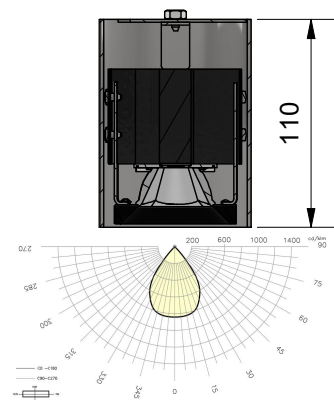

Cut View M1:5

Top View M1:5

Cut View M1:4
PunJ060-S06-2x45° [index b]

Cut View M1:4
PunJ060-S06-2x35° [index a]

Cut View M1:4
PunJ060-S06-2x25° [index c]

3D-View M1:8
PunJ060-S06-2x25°-2x35°-2x45°

PUNTEO J060 - S06

for LIVA ceiling h=150mm

LED Spot for perfect integration in Durlum LIVA ceiling

Light distribution index:

- a: 2x35° | normal-beam | LOR 91%
- b: 2x45° | wide-beam | LOR 91%
- c: 2x25° | narrow-beam | LOR 91%

Dimension:

øxH [mm] 80x110/115

Protection class: I

Protection system: IP20

Life-Time: average [Ta 25°C] > 50.000h

Order number for example: