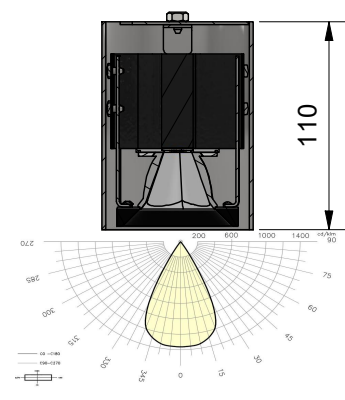

Cut View M1:5

Top View M1:5

Cut View M1:4
PunJ060-S06-2x45° [index b]

Cut View M1:4
PunJ060-S06-2x35° [index a]

Cut View M1:4
PunJ060-S06-2x25° [index c]

3D-View M1:8
PunJ060-S06-2x25°-2x35°-2x45°

PUNTEO J060 - S06

for LIVA ceiling h=150mm

LED Spot for perfect integration in Durlum LIVA ceiling

Light distribution index:

- a: 2x35° | normal-beam | LOR 91%
- b: 2x45° | wide-beam | LOR 91%
- c: 2x25° | narrow-beam | LOR 91%

Dimension:

øxH [mm] 80x110/115

Protection class: I

Protection system: IP20

Life-Time: average [Ta 25°C] > 50.000h

Order number for example: