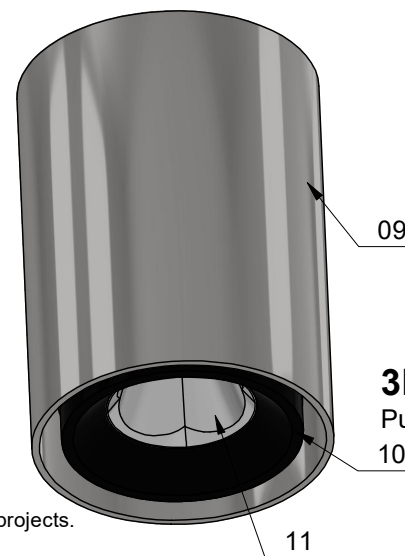

Cut View M1:5

Top View M1:5

Cut View M1:4
PunJ060-S06-2x45° [index b]

Cut View M1:4
PunJ060-S06-2x35° [index a]

Cut View M1:4
PunJ060-S06-2x25° [index c]

3D-View M1:8
PunJ060-S06-2x25°-2x35°-2x45°

PUNTEO J060 - S06

for LIVA ceiling h=150mm

LED Spot for perfect integration in Durlum LIVA ceiling

Light distribution index:

- a: 2x35° | normal-beam | LOR 91%
- b: 2x45° | wide-beam | LOR 91%
- c: 2x25° | narrow-beam | LOR 91%

Dimension:

øxH [mm] 80x110/115

Protection class: I

Protection system: IP20

Life-Time: average [Ta 25°C] > 50.000h

Order number for example: