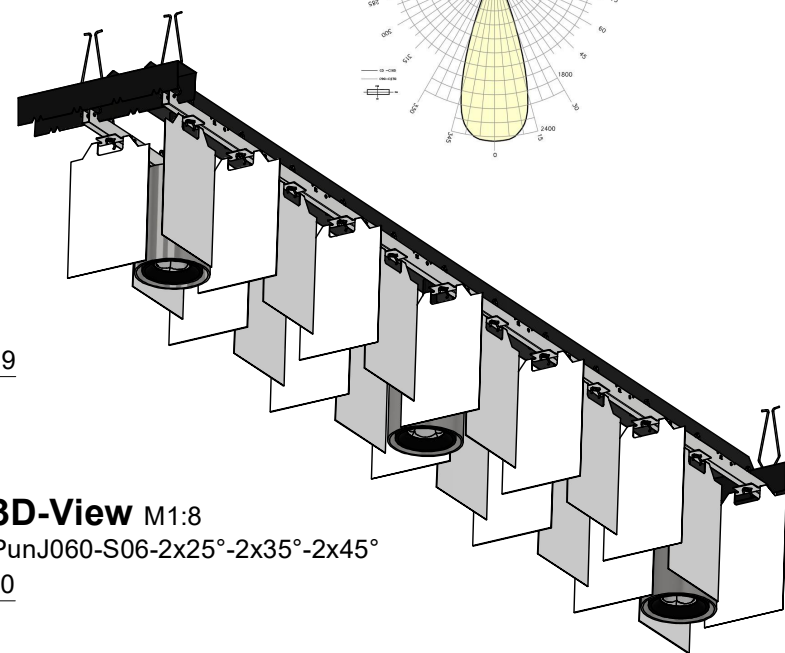

Cut View M1:5

Top View M1:5

Cut View M1:4
PunJ060-S06-2x45° [index b]

Cut View M1:4
PunJ060-S06-2x35° [index a]

Cut View M1:4
PunJ060-S06-2x25° [index c]

3D-View M1:8
PunJ060-S06-2x25°-2x35°-2x45°

PUNTEO J060 - S06

for LIVA ceiling h=150mm

LED Spot for perfect integration in Durlum LIVA ceiling

Light distribution index:

- a: 2x35° | normal-beam | LOR 91%
- b: 2x45° | wide-beam | LOR 91%
- c: 2x25° | narrow-beam | LOR 91%

Dimension:

øxH [mm] 80x110/115

Protection class: I

Protection system: IP20

Life-Time: average [Ta 25°C] > 50.000h

Order number for example: