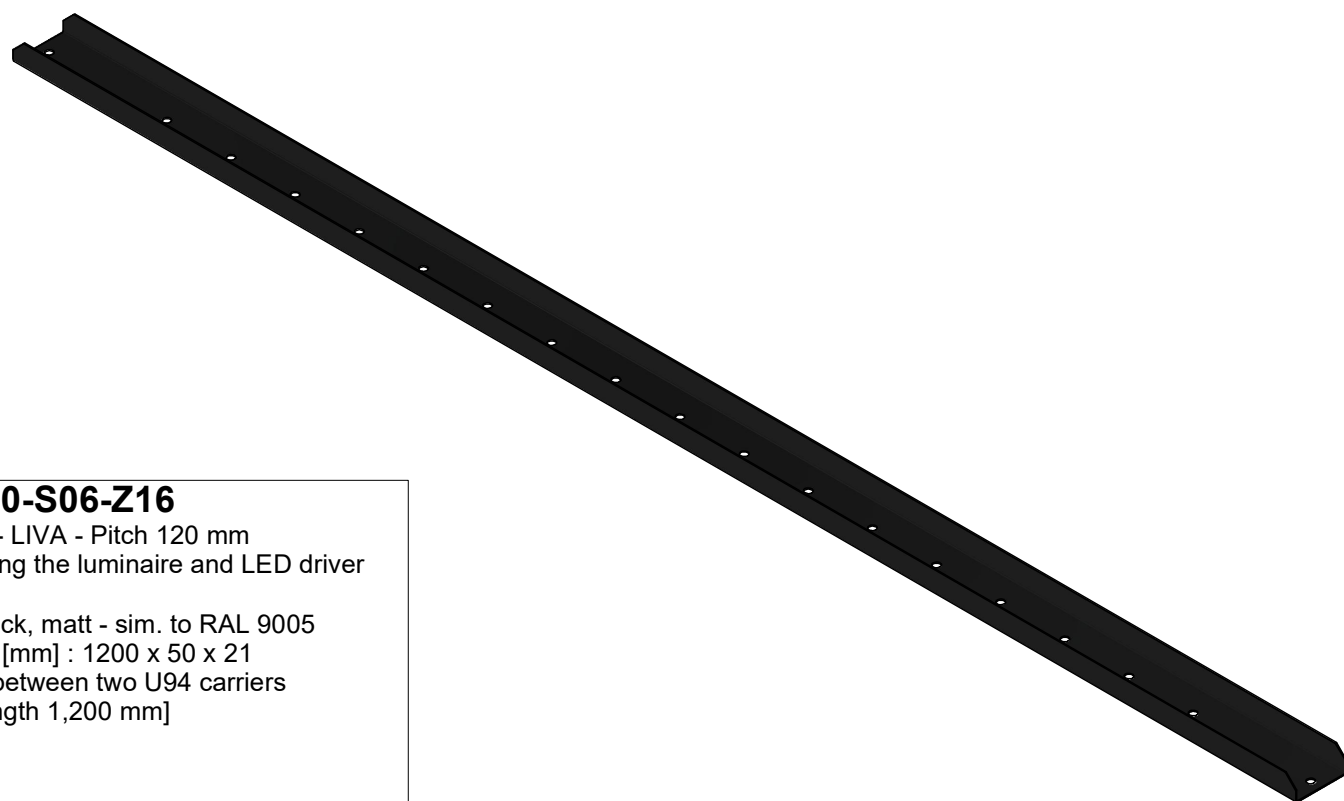

PUNJ60-S06-Z16

Crossbar - LIVA - Pitch 120 mm
for mounting the luminaire and LED driver
unit
Finish: black, matt - sim. to RAL 9005
L x W x H [mm] : 1200 x 50 x 21
Mounted between two U94 carriers
[LIVA - length 1,200 mm]