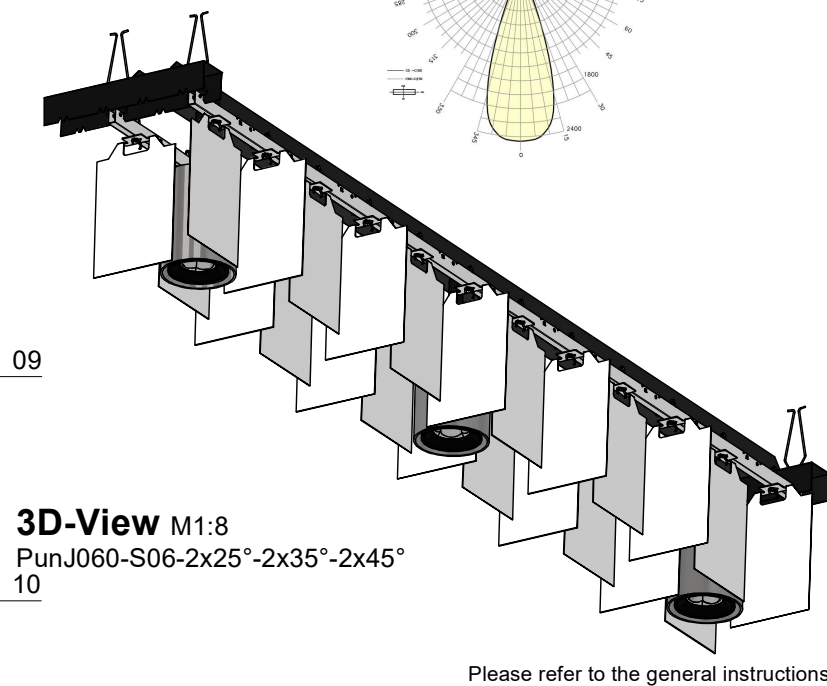

Cut View M1:5

Top View M1:5

Cut View M1:4
PunJ060-S06-2x45° [index b]

Cut View M1:4
PunJ060-S06-2x35° [index a]

Cut View M1:4
PunJ060-S06-2x25° [index c]

3D-View M1:8
PunJ060-S06-2x25°-2x35°-2x45°
10

PUNTEO J060 - S06

for LIVA ceiling h=200mm

LED Spot for perfect integration in Durlum LIVA ceiling

Light distribution index:

- a: 2x35° | normal-beam | LOR 91%
- b: 2x45° | wide-beam | LOR 91%
- c: 2x25° | narrow-beam | LOR 91%

Dimension:

øxH [mm] 80x110/115

Protection class: I

Protection system: IP20

Life-Time: average [Ta 25°C] > 50.000h

Order number for example: