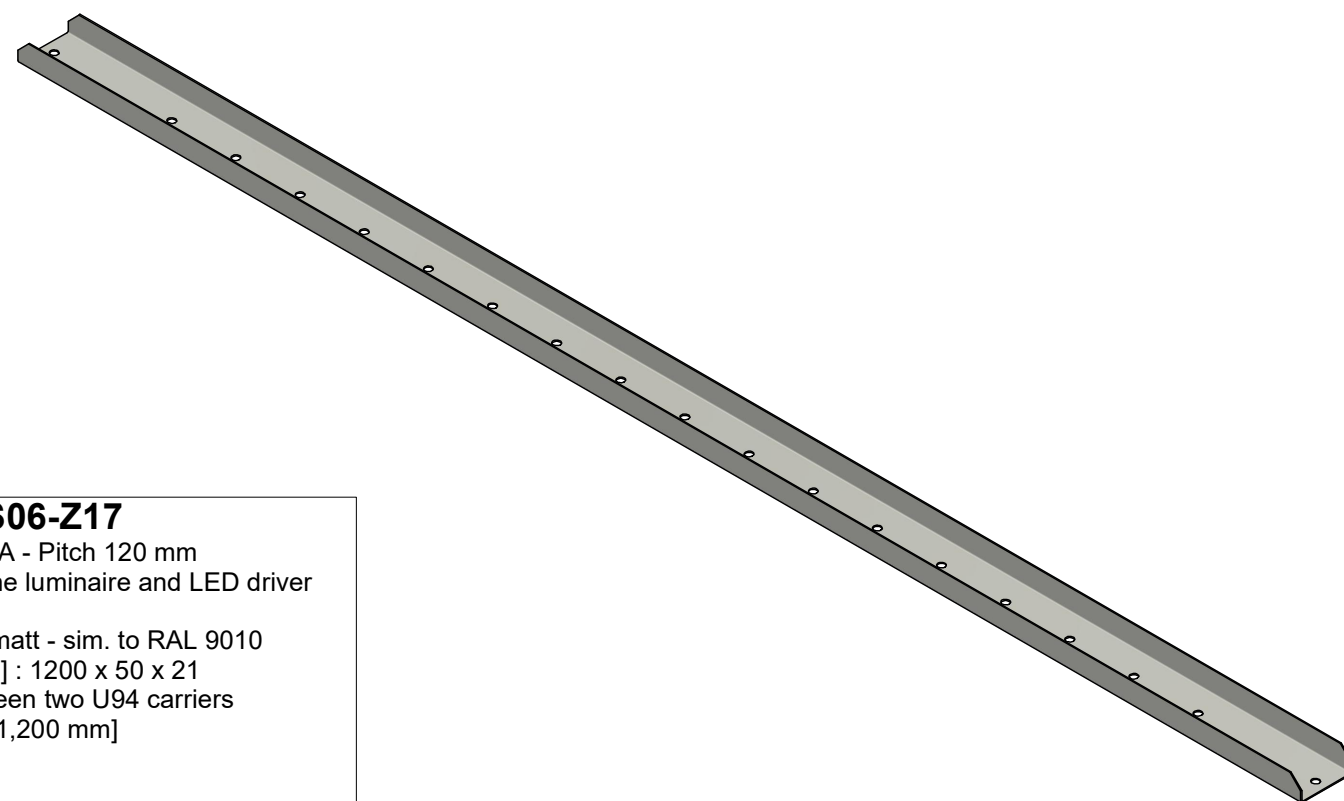

PUNJ60-S06-Z17

Crossbar - LIVA - Pitch 120 mm
for mounting the luminaire and LED driver
unit
Finish: white, matt - sim. to RAL 9010
L x W x H [mm] : 1200 x 50 x 21
Mounted between two U94 carriers
[LIVA - length 1,200 mm]

This drawing is passed on with all rights reserved to durlum and must ONLY be used for common purpose projects.
Transmission to third parties especially competitors is prohibited! durlum GmbH

Please refer to the general instructions for the operation

Approved: .....

DIN ISO 9001 certified company Reg. No. 20 100 8 001		crossbar Pitch 100+120 h=100/150/200 black or white durlum technical documents		 d u r l u m G m b H 79650 Schopfheim Germany Tel. 0049 7822 39050 Email info@durlum.de
date	name			
drw. 20.02.2025	dioyen			
rev.				
M %	format A3	PUNJ060-S06