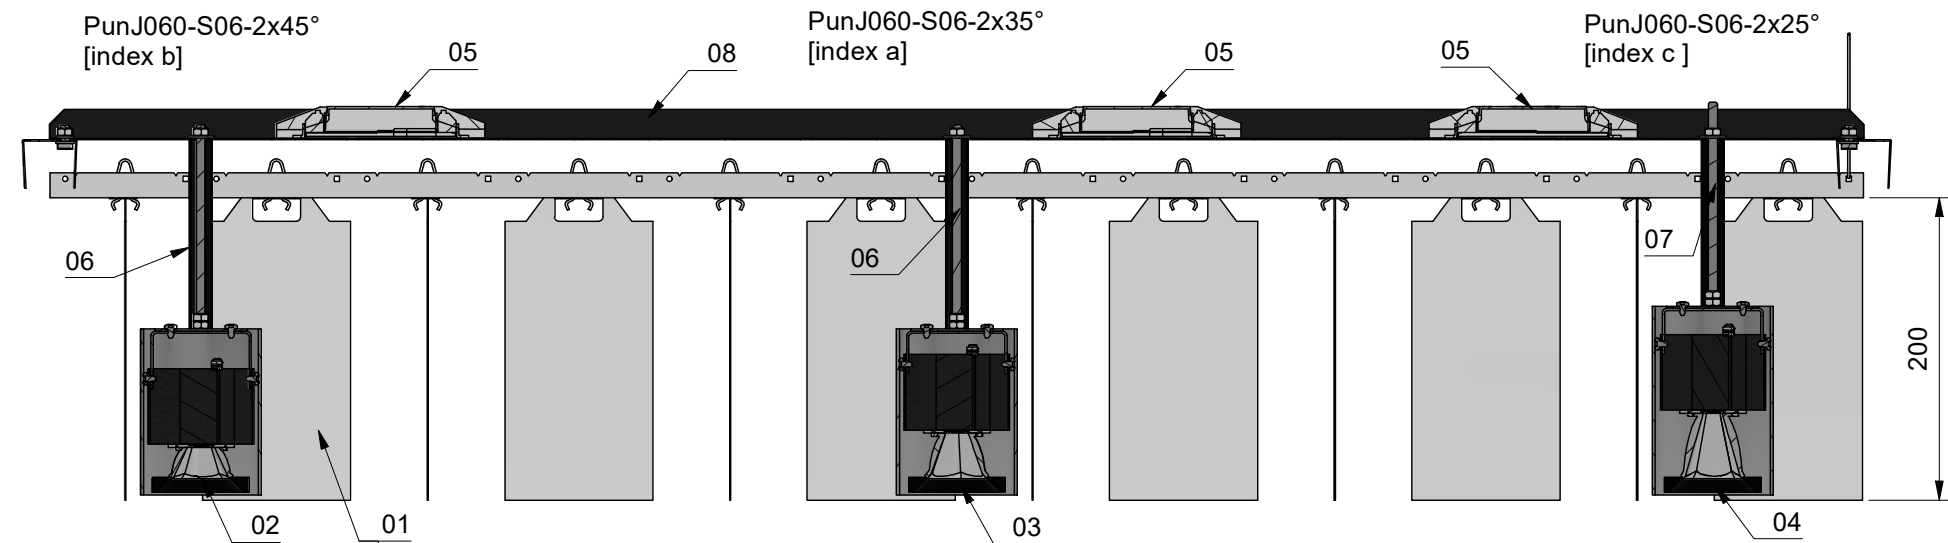

Cut View M1:5

Top View M1:5

Cut View M1:4
PunJ060-S06-2x45° [index b]

Cut View M1:4
PunJ060-S06-2x35° [index a]

Cut View M1:4
PunJ060-S06-2x25° [index c]

3D-View M1:8
PunJ060-S06-2x25°-2x35°-2x45°
10

PUNTEO J060 - S06

for LIVA ceiling h=200mm

LED Spot for perfect integration in Durlum LIVA ceiling

Light distribution index:

- a: 2x35° | normal-beam | LOR 91%
- b: 2x45° | wide-beam | LOR 91%
- c: 2x25° | narrow-beam | LOR 91%

Dimension:

øxH [mm] 80x110/115

Protection class: I

Protection system: IP20

Life-Time: average [Ta 25°C] > 50.000h

Order number for example: