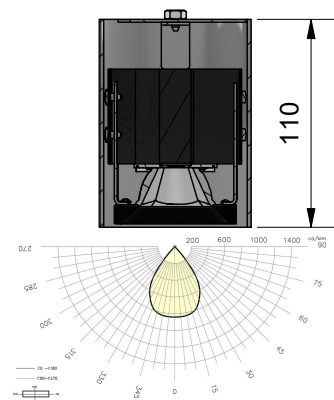

Cut View M1:5

Top View M1:5

Cut View M1:4
PunJ060-S06-2x45° [index b]

Cut View M1:4
PunJ060-S06-2x35° [index a]

Cut View M1:4
PunJ060-S06-2x25° [index c]

3D-View M1:8
PunJ060-S06-2x25°-2x35°-2x45°
10

PUNTEO J060 - S06

for LIVA ceiling h=200mm

LED Spot for perfect integration in Durlum LIVA ceiling

Light distribution index:

- a: 2x35° | normal-beam | LOR 91%
- b: 2x45° | wide-beam | LOR 91%
- c: 2x25° | narrow-beam | LOR 91%

Dimension:

øxH [mm] 80x110/115

Protection class: I

Protection system: IP20

Life-Time: average [Ta 25°C] > 50.000h

Order number for example: