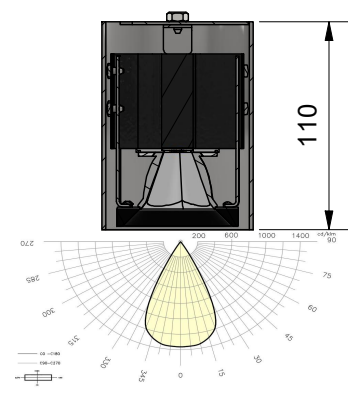

Cut View M1:5

Top View M1:5

Cut View M1:4
PunJ060-S06-2x45° [index b]

Cut View M1:4
PunJ060-S06-2x35° [index a]

Cut View M1:4
PunJ060-S06-2x25° [index c]

3D-View M1:8
PunJ060-S06-2x25°-2x35°-2x45°
10

PUNTEO J060 - S06

for LIVA ceiling h=200mm

LED Spot for perfect integration in Durlum LIVA ceiling

Light distribution index:

- a: 2x35° | normal-beam | LOR 91%
- b: 2x45° | wide-beam | LOR 91%
- c: 2x25° | narrow-beam | LOR 91%

Dimension:

øxH [mm] 80x110/115

Protection class: I

Protection system: IP20

Life-Time: average [Ta 25°C] > 50.000h

Order number for example: