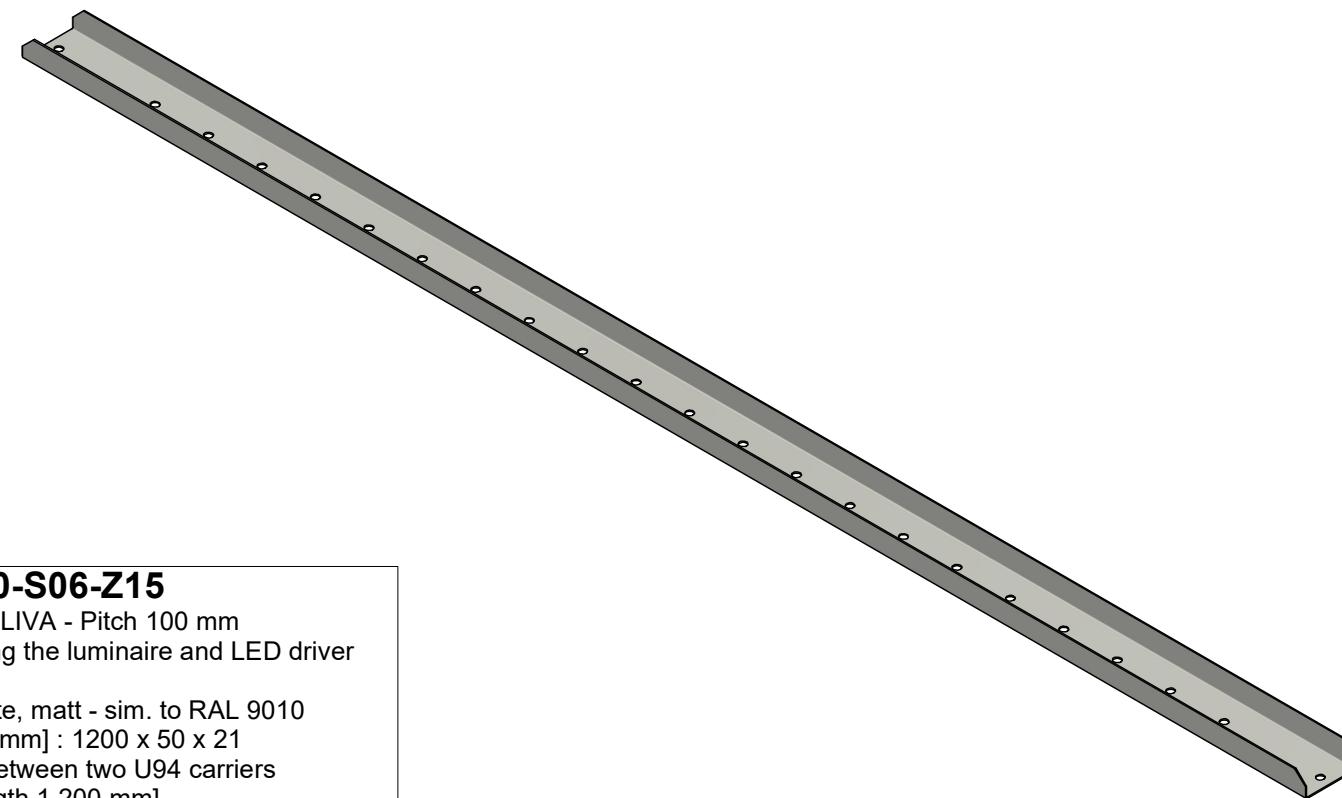

crossbar PITCH 100+120 for LIVA ceiling h=100/150/200mm overview

PUNJ60-S06-Z14

Crossbar - LIVA - Pitch 100 mm
for mounting the luminaire and LED driver
unit
Finish: black, matt - sim. to RAL 9005
L x W x H [mm] : 1200 x 50 x 21
Mounted between two U94 carriers
[LIVA - length 1,200 mm]