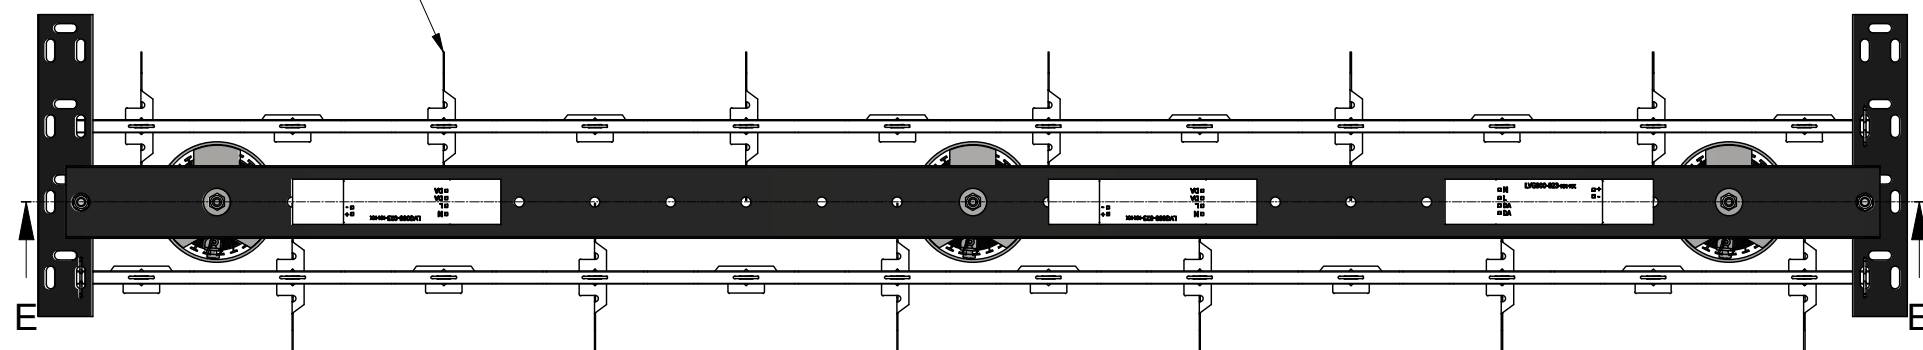

Cut View M1:5

Top View M1:5

Cut View M1:4
PunJ060-S06-2x45° [index b]

Cut View M1:4
PunJ060-S06-2x35° [index a]

Cut View M1:4
PunJ060-S06-2x25° [index c]

3D-View M1:8
PunJ060-S06-2x25°-2x35°-2x45°
10

PUNTEO J060 - S06

for LIVA ceiling h=200mm

LED Spot for perfect integration in Durlum LIVA ceiling

Light distribution index:

- a: 2x35° | normal-beam | LOR 91%
- b: 2x45° | wide-beam | LOR 91%
- c: 2x25° | narrow-beam | LOR 91%

Dimension:

øxH [mm] 80x110/115

Protection class: I

Protection system: IP20

Life-Time: average [Ta 25°C] > 50.000h

Order number for example:

Please refer to the general instructions for the operation

mounting Set for LIVA ceiling h=200mm overview

for connection to crossbar

PUNJ60-S06-Z10

Mounting set - LIVA - height 200 mm - black for attaching the luminaire to the crossbar for PUNTEO-J60 S06 for 2x35° and 2x45°
Surface: black matt, sim. to RAL 9005
consisting of:
- Spacer
- M6 threaded rod
- 2 x M6 nuts
- 1 body washer M6 galvanized