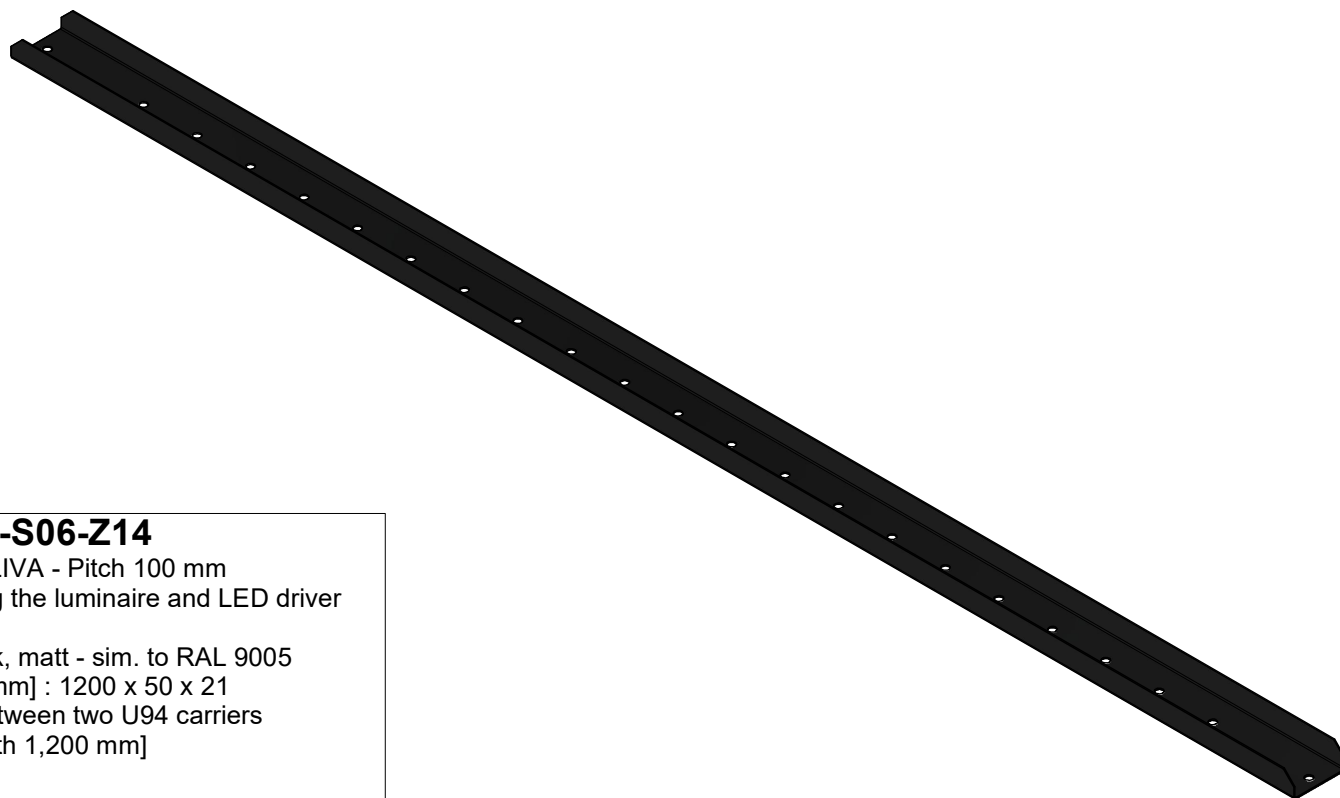

crossbar PITCH 100+120 for LIVA ceiling h=100/150/200mm overview

PUNJ60-S06-Z14

Crossbar - LIVA - Pitch 100 mm
for mounting the luminaire and LED driver
unit
Finish: black, matt - sim. to RAL 9005
L x W x H [mm] : 1200 x 50 x 21
Mounted between two U94 carriers
[LIVA - length 1,200 mm]