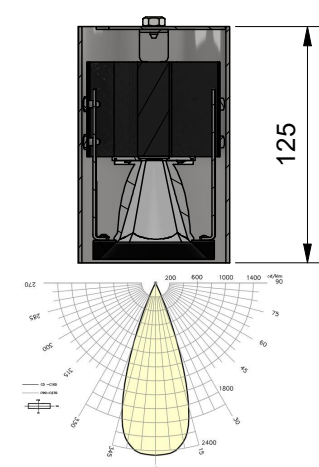

Cut View M1:5

Top View M1:5

Cut View M1:4
PunJ060-S06-2x45° [index b]

Cut View M1:4
PunJ060-S06-2x35° [index a]

Cut View M1:4
PunJ060-S06-2x25° [index c]

3D-View M1:8
PunJ060-S06-2x25°-2x35°-2x45°
10

PUNTEO J060 - S06

for LIVA ceiling h=200mm

LED Spot for perfect integration in Durlum LIVA ceiling

Light distribution index:

- a: 2x35° | normal-beam | LOR 91%
- b: 2x45° | wide-beam | LOR 91%
- c: 2x25° | narrow-beam | LOR 91%

Dimension:

øxH [mm] 80x110/115

Protection class: I

Protection system: IP20

Life-Time: average [Ta 25°C] > 50.000h

Order number for example: