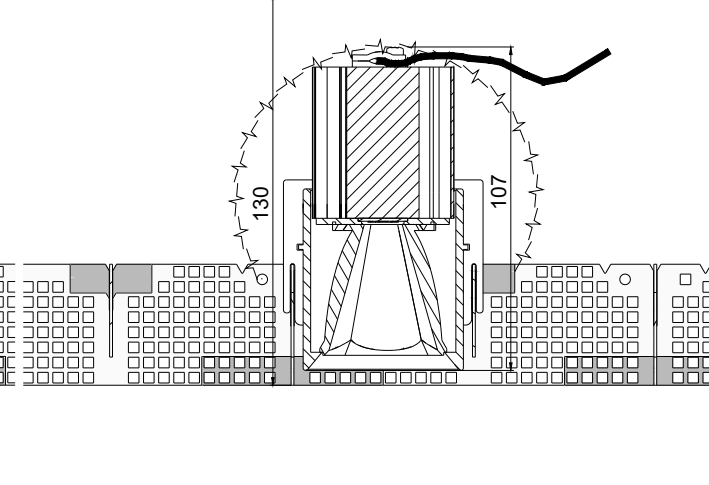

Cut view  
PUNTEO-J060 - S10 | LVK | Index "a" - 2 x 35°

Cut view  
PUNTEO-J060 - S10 | LVK | Index "b" - 2 x 45°

Cut view  
PUNTEO-J060 - S10 | LVK | Index "c" - 2 x 25°

3D view  
PUNTEO-J060 - S10 in TICELL\_N 60H40

## PUNKT | TICELL\_N 60H40

PUNTEO®-J060 - built in downlight - System S10 for tool-free integration in durlum open cell ceiling  
Cell size x height: 60 x 40 mm | t = 0,6 mm  
This cell size requires a module adapter

- A - white - RAL 9010, matt
- B - white - RAL 9016, matt
- C - Aluminium anodised
- D - black matt, anodised (standard)

Dimension L x B x H : 53 x 53 x 84 / 94 / 107 mm  
Installation height : 110 / 120 / 130 mm