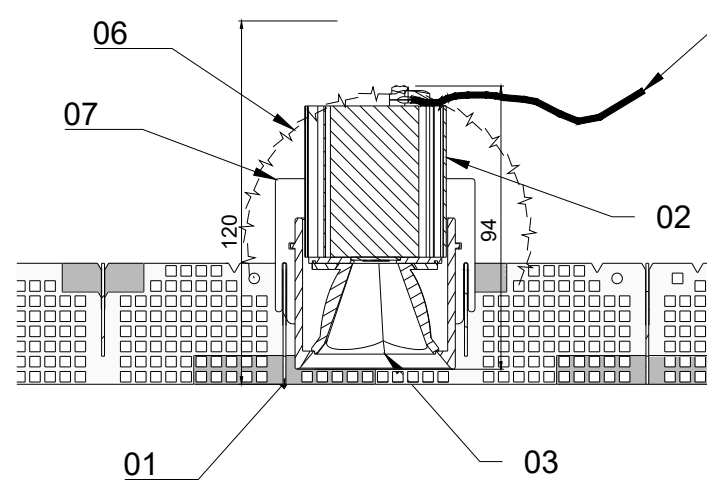

Cut view  
PUNTEO-J060 - S10 | LVK | Index "a" - 2 x 35°

Cut view  
PUNTEO-J060 - S10 | LVK | Index "b" - 2 x 45°

Cut view  
PUNTEO-J060 - S10 | LVK | Index "c" - 2 x 25°

3D view  
PUNTEO-J060 - S10 in TICELL\_N 60H40

3D view  
PUNTEO-J060 - S10 in TICELL\_N 60H40

## PUNKT | TICELL\_N 60H40

PUNTEO®-J060 - built in downlight - System S10 for tool-free integration in durlum open cell ceiling  
Cell size x height: 60 x 40 mm | t = 0,6 mm  
This cell size requires a module adapter

- A - white - RAL 9010, matt
- B - white - RAL 9016, matt
- C - Aluminium anodised
- D - black matt, anodised (standard)

Dimension L x B x H : 53 x 53 x 84 / 94 / 107 mm  
Installation height : 110 / 120 / 130 mm