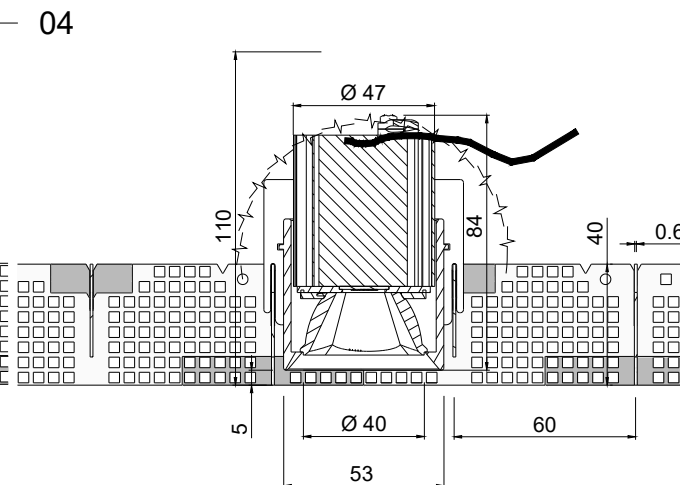

Cut view  
PUNTEO-J060 - S10 | LVK | Index "a" - 2 x 35°

Cut view  
PUNTEO-J060 - S10 | LVK | Index "b" - 2 x 45°

Cut view  
PUNTEO-J060 - S10 | LVK | Index "c" - 2 x 25°

3D view  
PUNTEO-J060 - S10 in TICELL\_N 60H40

3D view  
PUNTEO-J060 - S10 in TICELL\_N 60H40

## PUNKT | TICELL\_N 60H40

PUNTEO®-J060 - built in downlight - System S10 for tool-free integration in durlum open cell ceiling  
Cell size x height: 60 x 40 mm | t = 0,6 mm  
This cell size requires a module adapter

- A - white - RAL 9010, matt
- B - white - RAL 9016, matt
- C - Aluminium anodised
- D - black matt, anodised (standard)

Dimension L x B x H : 53 x 53 x 84 / 94 / 107 mm  
Installation height : 110 / 120 / 130 mm