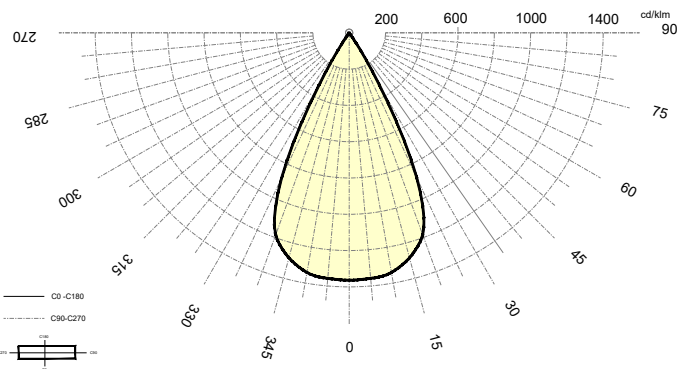

Cut view  
PUNTEO-J060 - S10 | LVK | Index "a" - 2 x 35°

Cut view  
PUNTEO-J060 - S10 | LVK | Index "b" - 2 x 45°

Cut view  
PUNTEO-J060 - S10 | LVK | Index "c" - 2 x 25°

3D view  
PUNTEO-J060 - S10 in TICELL\_N 60H40