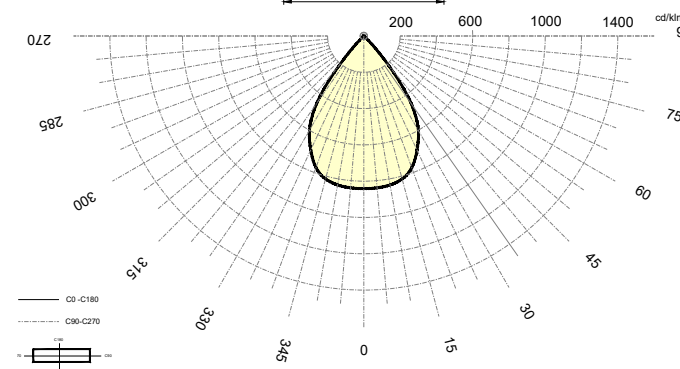

Cut view  
PUNTEO-J060 - S10 | LVK | Index "a" - 2 x 35°

Cut view  
PUNTEO-J060 - S10 | LVK | Index "b" - 2 x 45°

Cut view  
PUNTEO-J060 - S10 | LVK | Index "c" - 2 x 25°

3D view  
PUNTEO-J060 - S10 in TICELL\_N 60H40