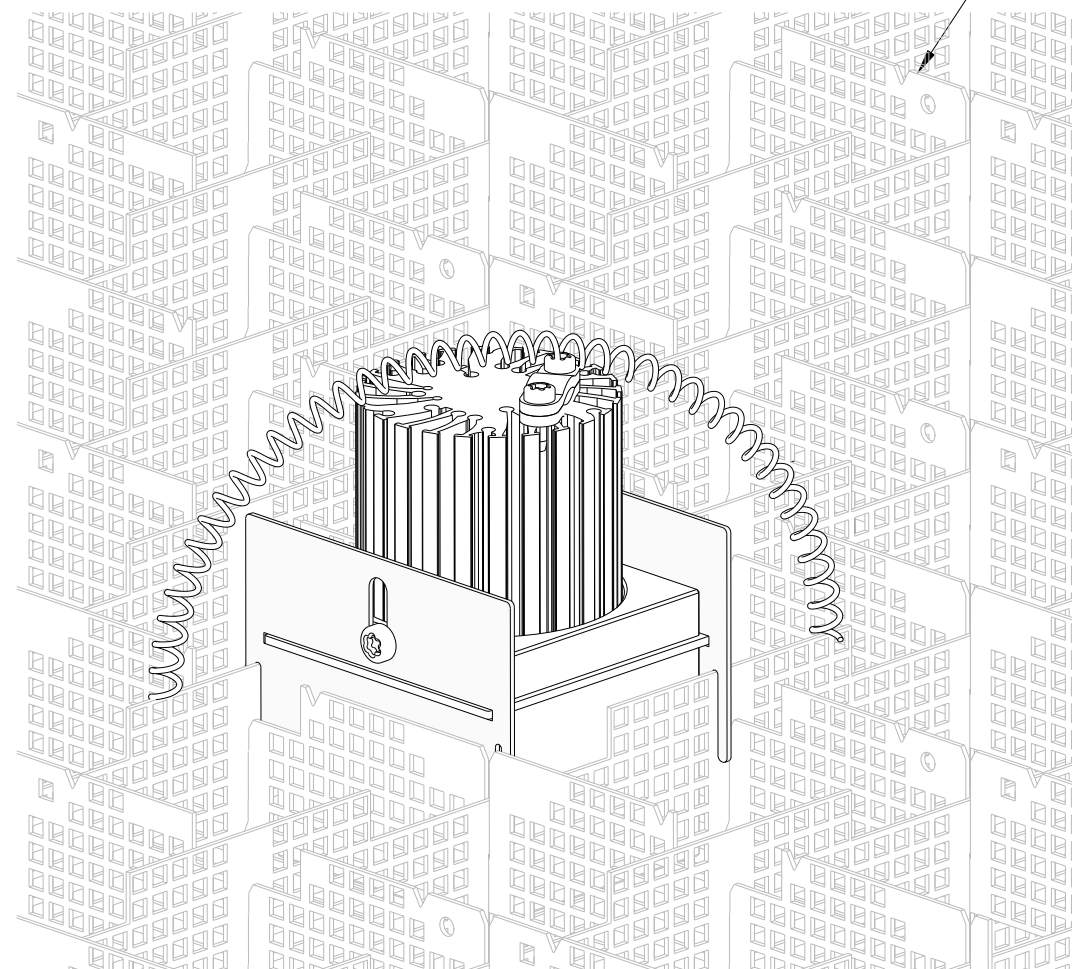

Cut view  
PUNTEO-J060 - S10 | LVK | Index "a" - 2 x 35°

Cut view  
PUNTEO-J060 - S10 | LVK | Index "b" - 2 x 45°

Cut view  
PUNTEO-J060 - S10 | LVK | Index "c" - 2 x 25°

3D view  
PUNTEO-J060 - S10 in TICELL\_N 60H40

- A - white - RAL 9010, matt
- B - white - RAL 9016, matt
- C - Aluminium anodised
- D - black matt, anodised (standard)

Dimension L x B x H : 53 x 53 x 84 / 94 / 107 mm  
Installation height : 110 / 120 / 130 mm