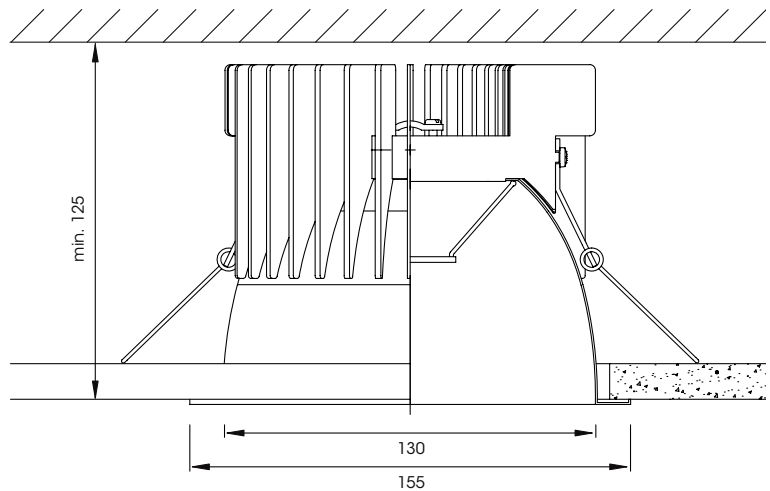

Finish

- Aluminium matt

IP20

- 2x700mA CC
- DALI
- Driver external (2x)
- 2x35°

Empty space = ≥ 100 mm

Ceiling cut = $\varnothing 145$ mm

CRI > 85

Not dimmable: on request