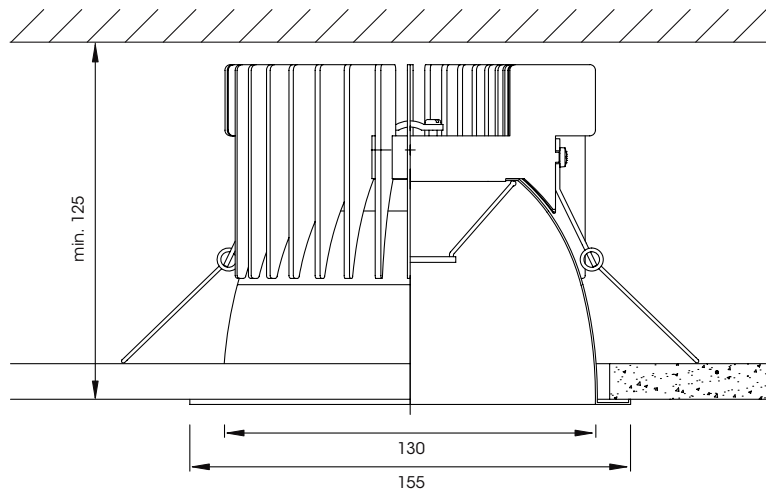

Ceiling cut = $\varnothing 145$ mm

CRI > 85

Not dimmable: on request

LED

3x6W, 2700K, 1170lm
 3x6W, 5000K, 1470lm
 2x3x6W, 3000K, 2550lm
 2x3x6W, 4000K, 2910lm

Driver

DALI

207x42x31 mm
 2x N°: LVG 700-030-02-01