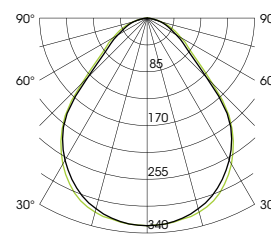

Cover microprismatic with diffuser [MPD]