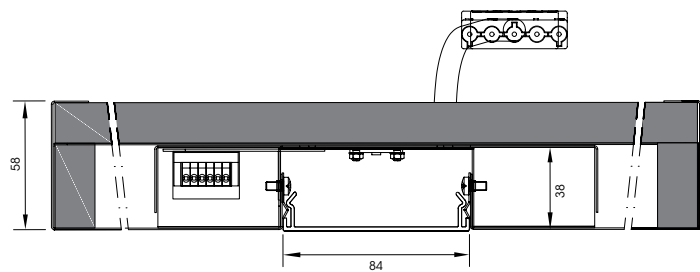

Finish

Factory-integrated in rectangular
durlum metal ceiling

- 230V/50Hz + DALI
- Efficiency - 173lm/W
- Dimmable DALI
- Driver inside
- Cable with 5-pin plug
  GST18i5
  Coding colour: pastel blue

LED

3000K, 3741lm/m
4000K, 3910lm/m
CRI, R_a >80

LED

Single luminaires [PMMA diffuse = D | Microprismatic clear = MPC | microprismatic with diffuser = MPD]:

854mm · 22.9W/m · 3000K	N° [D]: SC100-S01A830084	N° [MPC]: SC100-S01B830084	N° [MPD]: SC100-S01C830084
854mm · 22.9W/m · 4000K	N° [D]: SC100-S01A840084	N° [MPC]: SC100-S01B840084	N° [MPD]: SC100-S01C840084
1134mm · 22.9W/m · 3000K	N° [D]: SC100-S01A830112	N° [MPC]: SC100-S01B830112	N° [MPD]: SC100-S01C830112
1134mm · 22.9W/m · 4000K	N° [D]: SC100-S01A840112	N° [MPC]: SC100-S01B840112	N° [MPD]: SC100-S01C840112
1414mm · 22.9W/m · 3000K	N° [D]: SC100-S01A830140	N° [MPC]: SC100-S01B830140	N° [MPD]: SC100-S01C830140
1414mm · 22.9W/m · 4000K	N° [D]: SC100-S01A840140	N° [MPC]: SC100-S01B840140	N° [MPD]: SC100-S01C840140