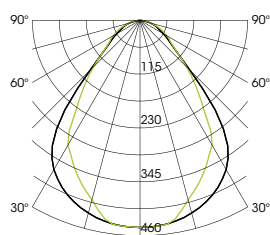

Cover microprismatic clear [MPC]