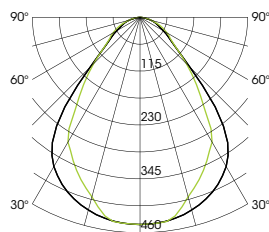

Cover microprismatic clear [MPC]